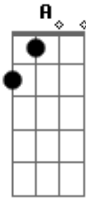

© ukulele-chords.com