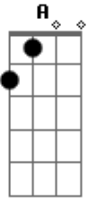

© ukulele-chords.com