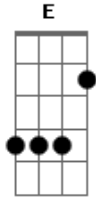

© ukulele-chords.com

© ukulele-chords.com