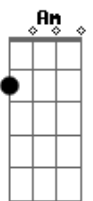

D G
Quando meu canto torto e então cruzar o seu caminho

Acordes

© ukulele-chords.com

© ukulele-chords.com

© ukulele-chords.com

© ukulele-chords.com

© ukulele-chords.com

© ukulele-chords.com