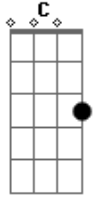

© ukulele-chords.com