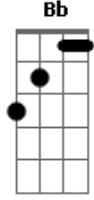

© ukulele-chords.com