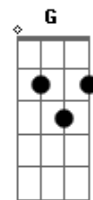

© ukulele-chords.com