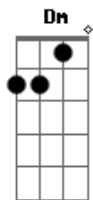

© ukulele-chords.com