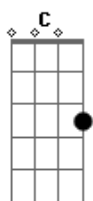

© ukulele-chords.com