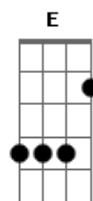

© ukulele-chords.com