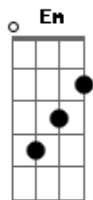

Destiny's Child - Emotions

tom:

Am
C A7
Its over and done but the heart ache lives on inside
Dm G C
But who is the one your clinging to instead of me tonight

G Dm
Where are you now
C
Now that I need you
Dm
Tears on my pillow
C
Where ever you go
Dm
I cry me a river
C
That leads to your ocean
Dm
You never fall apart
F G
With the words of a broken heart

G
Good night
C
Good night

C Am Em A7
Im there at your side Apart of all the things you are
Dm G
But your not apart of someone else
C
You've gotta go find your shining star

G Dm
Where are you now
C
Now that I need you
Dm
Tears on my pillow
C
Where ever you go
Dm
I cry me a river
C
That leads to your ocean
Dm
You never fall apart
F G
With the words of a broken heart

G Dm
Where are you now
C
Now that I need you
Dm
Tears on my pillow
C
Where ever you go
Dm
I cry me a river
C
That leads to your ocean
Dm
You never fall apart
F G
With the words of a broken heart

E Am Em
Its just emotions taking me over
Am Em
Caught up in sorrow, lost in your soul
Am
But if you dont come back
Em
Come home to me darling

Dont you know theres
G
Nobody left in this world
C
Hold me tight
G
Nobody left in this world
C
Kiss goodnight

G
Good night
C
Good night

G
Good night
C
Good night

Acordes

© ukulele-chords.com

© ukulele-chords.com