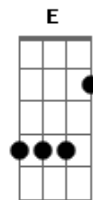

© ukulele-chords.com