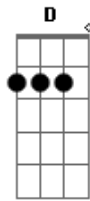

Desconhecido - The Most Mysterious Song on the Internet

tom:

Intro: **Bm** **G** **A** **G**
D **A** **Bm** **G**
D **A** **D** **A**

[Primeira Parte]

Bm **G**
 Like the wind
A **D** **A**
 You came here running
Bm **G** **D** **A** **D** **A**
 Take the consequence of leavin'
Bm **G**
 There's no space
A **D** **A**
 There's no tomorrow
Bm **G** **D** **A** **D** **A**
 There's no sent communications

A **D** **A**
 And there's no sorrow
Bm **G** **D** **A** **D** **A**
 Hear the young and restless dreaming

[Refrão]

A **C**
 Check it in, check it out
 Or the sun will never shine
C
 They're a long way away
A
 In the subways of your mind

(**Bm** **G** **A**)
 (**D** **A** **Bm** **G**)
 (**D** **A** **D** **A**)
 (**Bm** **G** **A**)
 (**D** **A** **Bm** **G**)
 (**D** **A** **D** **A**)

[Refrão]

A **C**
 Check it in, check it out
 Or the sun will never shine
C
 They're a long way away
A
 In the subways of your mind

C
 Check it in, check it out
A
 It's the summer blues
C
 Tear it in, tear it out
A
 It's the real excuse

Acordes

© ukulele-chords.com

© ukulele-chords.com

© ukulele-chords.com

© ukulele-chords.com

© ukulele-chords.com