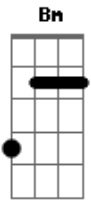

Desconhecido - The Most Mysterious Song on the Internet

tom:

Intro: **Bm** **G** **A** **G**
D **A** **Bm** **G**
D **A** **D** **A**

[Primeira Parte]

Bm **G**
 Like the wind
A **D** **A**
 You came here running
Bm **G** **D** **A** **D** **A**
 Take the consequence of leavin'
Bm **G**
 There's no space
A **D** **A**
 There's no tomorrow
Bm **G** **D** **A** **D** **A**
 There's no sent communications

A **D** **A**
 And there's no sorrow
Bm **G** **D** **A** **D** **A**
 Hear the young and restless dreaming

[Refrão]

A **C**
 Check it in, check it out
 Or the sun will never shine
C
 They're a long way away
A
 In the subways of your mind

(**Bm** **G** **A**)
 (**D** **A** **Bm** **G**)
 (**D** **A** **D** **A**)
 (**Bm** **G** **A**)
 (**D** **A** **Bm** **G**)
 (**D** **A** **D** **A**)

[Refrão]

A **C**
 Check it in, check it out
 Or the sun will never shine
C
 They're a long way away
A
 In the subways of your mind

C
 Check it in, check it out
A
 It's the summer blues
C
 Tear it in, tear it out
A
 It's the real excuse

Acordes

© ukulele-chords.com

© ukulele-chords.com

© ukulele-chords.com

© ukulele-chords.com

© ukulele-chords.com