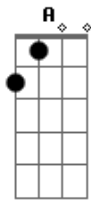

Desconhecido - The Most Mysterious Song on the Internet

tom:

Intro: **Bm** **G** **A** **G**
D **A** **Bm** **G**
D **A** **D** **A**

[Primeira Parte]

Bm **G**
 Like the wind
A **D** **A**
 You came here running
Bm **G** **D** **A** **D** **A**
 Take the consequence of leavin'
Bm **G**
 There's no space
A **D** **A**
 There's no tomorrow
Bm **G** **D** **A** **D** **A**
 There's no sent communications

A **D** **A**
 And there's no sorrow
Bm **G** **D** **A** **D** **A**
 Hear the young and restless dreaming

[Refrão]

A **C**
 Check it in, check it out
 Or the sun will never shine
C
 They're a long way away
A
 In the subways of your mind

(**Bm** **G** **A**)
 (**D** **A** **Bm** **G**)
 (**D** **A** **D** **A**)
 (**Bm** **G** **A**)
 (**D** **A** **Bm** **G**)
 (**D** **A** **D** **A**)

[Refrão]

A **C**
 Check it in, check it out
 Or the sun will never shine
C
 They're a long way away
A
 In the subways of your mind

C
 Check it in, check it out
A
 It's the summer blues
C
 Tear it in, tear it out
A
 It's the real excuse

Acordes

© ukulele-chords.com

© ukulele-chords.com

© ukulele-chords.com

© ukulele-chords.com

© ukulele-chords.com