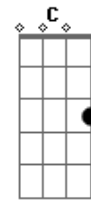

Desconhecido - The Most Mysterious Song on the Internet

tom:

Intro: **Bm** **G** **A** **G**
D **A** **Bm** **G**
D **A** **D** **A**

[Primeira Parte]

Bm **G**
 Like the wind
A **D** **A**
 You came here running
Bm **G** **D** **A** **D** **A**
 Take the consequence of leavin'
Bm **G**
 There's no space
A **D** **A**
 There's no tomorrow
Bm **G** **D** **A** **D** **A**
 There's no sent communications

A **D** **A**
 And there's no sorrow
Bm **G** **D** **A** **D** **A**
 Hear the young and restless dreaming

[Refrão]

A **C**
 Check it in, check it out
 Or the sun will never shine
C
 They're a long way away
A
 In the subways of your mind

(**Bm** **G** **A**)
 (**D** **A** **Bm** **G**)
 (**D** **A** **D** **A**)
 (**Bm** **G** **A**)
 (**D** **A** **Bm** **G**)
 (**D** **A** **D** **A**)

[Refrão]

A **C**
 Check it in, check it out
 Or the sun will never shine
C
 They're a long way away
A
 In the subways of your mind

C
 Check it in, check it out
A
 It's the summer blues
C
 Tear it in, tear it out
A
 It's the real excuse

Acordes

© ukulele-chords.com

© ukulele-chords.com

© ukulele-chords.com

© ukulele-chords.com

© ukulele-chords.com