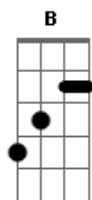

Des Rocs - Used To The Darkness

tom:

G

[Primeira Parte]

I've made mistakes, the Lord struck me down
 Caught in a landslide, lost underground
 I hear them gates, swing open wide
 Come close to midnight, hell sent me down

I'm used to the darkness, I'm used to the darkness

Acordes

© ukulele-chords.com

© ukulele-chords.com

© ukulele-chords.com

© ukulele-chords.com

© ukulele-chords.com

© ukulele-chords.com