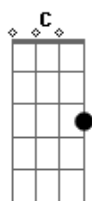

© ukulele-chords.com