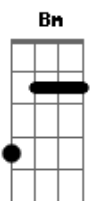

© ukulele-chords.com