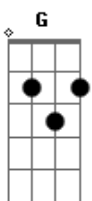

© ukulele-chords.com