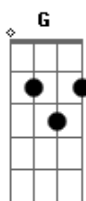

© ukulele-chords.com