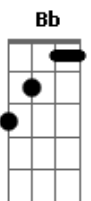

[Solo] D Bm C

[Segunda Parte]

Em
So we'll run into the open
D
Keep your hand inside of mine
Bm
And then when everything is over
C
I hope to think of this as better times
Em

The sky got red and swollen
D
I guess I never see the signs
Bm
There can't be songs for every soldier
C
There can't be solace every time you cry

[Pré-Refrão]

Em
I could've told you 'bout the long nights
D
How no one loves the birds that don't rise
Bm
So you can tell the heroes go hide
C
My sense of wonder's just a little tired

[Refrão]

D Em C
But if only you could see yourself in my eyes
C
You'd see you shine, you shine
D Em C
I know you'd never leave me behind
C
But I am lost this time
D Em C
Are we destined to burn, or will we last the night?
C
I will hold you 'til I hold you right
D Em C
But if only you could see yourself in my eyes
C G
You'd see you shine, you shine

D C
I was lost 'til I found you
G D C
Now these songs will hold and hide your name
G D C
All at once was all about you
G D C
Since that night the moon has never seemed the same

[Refrão]

D Em C
But if only you could see yourself in my eyes
C
You'd see you shine, you shine
D Em C
I know you'd never leave me behind
C
But I am lost this time
D Em
What if the love you deserve is love you never find?
C D
I've learned in love and death we don't decide
Em C
But if only you could see yourself in my eyes
Em
You'd see you shine, you shine

[Final] D Bm C

Acordes

© ukulele-chords.com