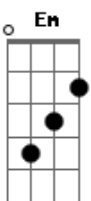

© ukulele-chords.com