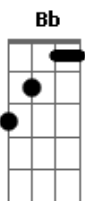

[Solo] D Bm C

[Segunda Parte]

Em
So we'll run into the open
D
Keep your hand inside of mine
Bm
And then when everything is over
C
I hope to think of this as better times
Em

The sky got red and swollen
D
I guess I never see the signs
Bm
There can't be songs for every soldier
C
There can't be solace every time you cry

[Pré-Refrão]

Em
I could've told you 'bout the long nights
D
How no one loves the birds that don't rise
Bm
So you can tell the heroes go hide
C
My sense of wonder's just a little tired

[Refrão]

D Em C
But if only you could see yourself in my eyes
C
You'd see you shine, you shine
D Em C
I know you'd never leave me behind
C
But I am lost this time
D Em C
Are we destined to burn, or will we last the night?
C
I will hold you 'til I hold you right
D Em C
But if only you could see yourself in my eyes
C G
You'd see you shine, you shine

D C
I was lost 'til I found you
G D C
Now these songs will hold and hide your name
G D C
All at once was all about you
G D C
Since that night the moon has never seemed the same

[Refrão]

D Em C
But if only you could see yourself in my eyes
C
You'd see you shine, you shine
D Em C
I know you'd never leave me behind
C
But I am lost this time
D Em
What if the love you deserve is love you never find?
C D
I've learned in love and death we don't decide
Em C
But if only you could see yourself in my eyes
Em
You'd see you shine, you shine

[Final] D Bm C

Acordes