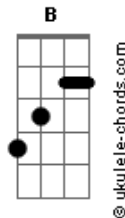

Derby - If Ever There's A Reason

tom:

Intro: A E A

If ever there's a reason to be swept up in the season
 Of the fallen leaves
 And if the days grew shorter
 And the darkness drew its order

From the autumn grey

I'd rather sit this out and sleep the day away instead
 My weary eyes a bit too slow indeed
 I'd rather sit this out and sleep the
 Day away instead
 To worry about the emptiness that comes

(A D Dm)
 (A D Dm A)

If ever there's a need to watch the afternoon just roll into
 The evening sky
 Find comfort in the finer things that keep you close that keep
 you safe

Acordes

E
 Within this room

When it comes down to me
 And I grit my teeth
 And I start to stall
 When it comes down to me