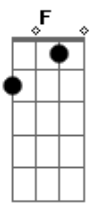

Depeche Mode - Surrender

Tom: F
Intro: Em Cm Am

Em
Laying on your holy bed
Gm
by the hallowed door
C7
Feeling like an infidel
F G
Not worthy of your call

Em
Tempted by your innocence
Gm
Beckoned to my fate
C7
I won't face the consequence
F G
I wouldn't hesitate

Bb
I'm a man of flesh and bone
A7
Rapture
Rushing through my veins
Dm
Passion
Flaming
Dm
In my heart
Bb G C
Heavenly surrender once again
A7
Yeah

Em
Shackled like an animal
Gm
Chained to my desires
C7
Just another sacrifice
F G
To love's eternal fight
Em
Tame me with your tenderness
Gm
And break my brittle heart
C7
Easily and elegantly
F G

Tear my world apart

Bb
I'm a man of flesh and bone
A7
Rapture
Rushing through my veins
Dm
Passion
Flaming
Dm
In my heart
Bb G C
Heavenly surrender once again
A7
Yeah

Em G Gb
We're living in a world full of illusion
Em G Gb
Everything is so unreal
Em G Gb
My mind is in a state of confusion
Em G Gb
But I can't deny the way I feel

(Bb A7 Dm Dm)

(Bb G C) (A7)
Bb
I'm a man of flesh and bone
A7
Rapture
Rushing through my veins
Dm
Passion
Flaming
Dm
In my heart
Bb G C
Heavenly surrender once again
A7
Yeah

Bb A7
I'm a man of flesh and bone
Dm
Rapture
Dm Bb G C
Rushing through my veins
A7
Yeah

Acordes

© ukulele-chords.com