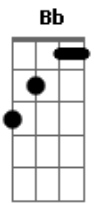

© ukulele-chords.com