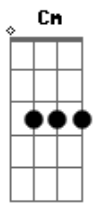

© ukulele-chords.com