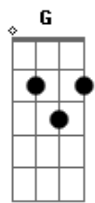

© ukulele-chords.com

© ukulele-chords.com