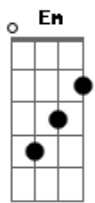

© ukulele-chords.com