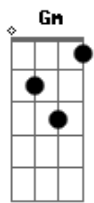

© ukulele-chords.com