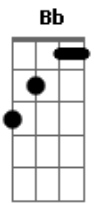

Bb  
I'm a man of flesh and bone  
A7  
Rapture  
Rushing through my veins  
Dm  
Passion  
Flaming  
Dm  
In my heart  
Bb G C  
Heavenly surrender once again  
A7  
Yeah

Em  
Shackled like an animal  
Gm7  
Chained to my desires  
C7  
Just another sacrifice  
F G  
To love's eternal fight  
Em  
Tame me with your tenderness  
Gm7  
And break my brittle heart  
C7  
Easily and elegantly  
F G

Tear my world apart

Bb  
I'm a man of flesh and bone  
A7  
Rapture  
Rushing through my veins  
Dm  
Passion  
Flaming  
Dm  
In my heart  
Bb G C  
Heavenly surrender once again  
A7  
Yeah

Em G Gb  
We're living in a world full of illusion  
Em G Gb  
Everything is so unreal  
Em G Gb  
My mind is in a state of confusion  
Em G Gb  
But I can't deny the way I feel

( Bb A7 Dm Dm )

( Bb G C ) ( A7 )

Bb  
I'm a man of flesh and bone  
A7  
Rapture  
Rushing through my veins  
Dm  
Passion  
Flaming  
Dm  
In my heart  
Bb G C  
Heavenly surrender once again  
A7  
Yeah

Bb A7  
I'm a man of flesh and bone  
Dm  
Rapture  
Dm Bb G C  
Rushing through my veins  
A7  
Yeah