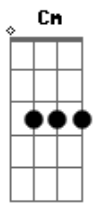

Bb  
I'm a man of flesh and bone  
A7  
Rapture  
Rushing through my veins  
Dm  
Passion  
Flaming  
Dm  
In my heart  
Bb G C  
Heavenly surrender once again  
A7  
Yeah

Em  
Shackled like an animal  
Gm7  
Chained to my desires  
C7  
Just another sacrifice  
F G  
To love's eternal fight  
Em  
Tame me with your tenderness  
Gm7  
And break my brittle heart  
C7  
Easily and elegantly  
F G

Tear my world apart

Bb  
I'm a man of flesh and bone  
A7  
Rapture  
Rushing through my veins  
Dm  
Passion  
Flaming  
Dm  
In my heart  
Bb G C  
Heavenly surrender once again  
A7  
Yeah

Em G Gb  
We're living in a world full of illusion  
Em G Gb  
Everything is so unreal  
Em G Gb  
My mind is in a state of confusion  
Em G Gb  
But I can't deny the way I feel

( Bb A7 Dm Dm )

( Bb G C ) ( A7 )

Bb  
I'm a man of flesh and bone  
A7  
Rapture  
Rushing through my veins  
Dm  
Passion  
Flaming  
Dm  
In my heart  
Bb G C  
Heavenly surrender once again  
A7  
Yeah

Bb A7  
I'm a man of flesh and bone  
Dm  
Rapture  
Dm Bb G C  
Rushing through my veins  
A7  
Yeah