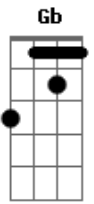

© ukulele-chords.com