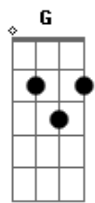

# Depeche Mode - Surrender

Tom: F  
Intro: Em Cm Am

Em  
Laying on your holy bed  
Gm7  
by the hallowed door  
C7  
Feeling like an infidel  
F G  
Not worthy of your call

Em  
Tempted by your innocence  
Gm7  
Beckoned to my fate  
C7  
I won't face the consequence  
F G  
I wouldn't hesitate

Bb  
I'm a man of flesh and bone  
A7  
Rapture  
Rushing through my veins  
Dm  
Passion  
Flaming  
Dm  
In my heart  
Bb G C  
Heavenly surrender once again  
A7  
Yeah

Em  
Shackled like an animal  
Gm7  
Chained to my desires  
C7  
Just another sacrifice  
F G  
To love's eternal fight  
Em  
Tame me with your tenderness  
Gm7  
And break my brittle heart  
C7  
Easily and elegantly  
F G

( Bb A7 Dm Dm )

( Bb G C ) ( A7 )

Bb  
I'm a man of flesh and bone  
A7  
Rapture  
Rushing through my veins  
Dm  
Passion  
Flaming  
Dm  
In my heart  
Bb G C  
Heavenly surrender once again  
A7  
Yeah

Bb A7  
I'm a man of flesh and bone  
Dm  
Rapture  
Dm Bb G C  
Rushing through my veins  
A7  
Yeah