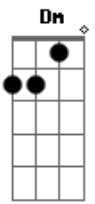

© ukulele-chords.com