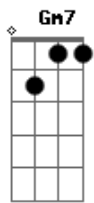

( Bb A7 Dm Dm )

( Bb G C ) ( A7 )

Bb  
I'm a man of flesh and bone  
A7  
Rapture  
Rushing through my veins  
Dm  
Passion  
Flaming  
Dm  
In my heart  
Bb G C  
Heavenly surrender once again  
A7  
Yeah

Bb A7  
I'm a man of flesh and bone  
Dm  
Rapture  
Dm Bb G C  
Rushing through my veins  
A7  
Yeah