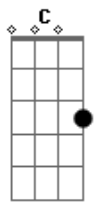

© ukulele-chords.com