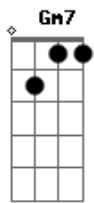

© ukulele-chords.com