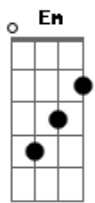

Bb  
I'm a man of flesh and bone  
A7  
Rapture  
Rushing through my veins  
Dm  
Passion  
Flaming  
Dm  
In my heart  
Bb G C  
Heavenly surrender once again  
A7  
Yeah

Em  
Shackled like an animal  
Gm7  
Chained to my desires  
C7  
Just another sacrifice  
F G  
To love's eternal fight  
Em  
Tame me with your tenderness  
Gm7  
And break my brittle heart  
C7  
Easily and elegantly  
F G

Tear my world apart

Bb  
I'm a man of flesh and bone  
A7  
Rapture  
Rushing through my veins  
Dm  
Passion  
Flaming  
Dm  
In my heart  
Bb G C  
Heavenly surrender once again  
A7  
Yeah

Em G Gb  
We're living in a world full of illusion  
Em G Gb  
Everything is so unreal  
Em G Gb  
My mind is in a state of confusion  
Em G Gb  
But I can't deny the way I feel

( Bb A7 Dm Dm )

( Bb G C ) ( A7 )

Bb  
I'm a man of flesh and bone  
A7  
Rapture  
Rushing through my veins  
Dm  
Passion  
Flaming  
Dm  
In my heart  
Bb G C  
Heavenly surrender once again  
A7  
Yeah

Bb A7  
I'm a man of flesh and bone  
Dm  
Rapture  
Dm Bb G C  
Rushing through my veins  
A7  
Yeah