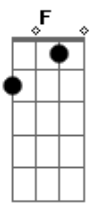

Depeche Mode - Surrender

Tom: F
Intro: Em Cm Am

Em
Laying on your holy bed
Gm7
by the hallowed door
C7
Feeling like an infidel
F G
Not worthy of your call

Em
Tempted by your innocence
Gm7
Beckoned to my fate
C7
I won't face the consequence
F G
I wouldn't hesitate

Bb
I'm a man of flesh and bone
A7
Rapture
Rushing through my veins
Dm
Passion
Flaming
Dm
In my heart
Bb G C
Heavenly surrender once again
A7
Yeah

Em
Shackled like an animal
Gm7
Chained to my desires
C7
Just another sacrifice
F G
To love's eternal fight
Em
Tame me with your tenderness
Gm7
And break my brittle heart
C7
Easily and elegantly
F G

Tear my world apart

Bb
I'm a man of flesh and bone
A7
Rapture
Rushing through my veins
Dm
Passion
Flaming
Dm
In my heart
Bb G C
Heavenly surrender once again
A7
Yeah

Em G Gb
We're living in a world full of illusion
Em G Gb
Everything is so unreal
Em G Gb
My mind is in a state of confusion
Em G Gb
But I can't deny the way I feel

(Bb A7 Dm Dm)

(Bb G C) (A7)

Bb
I'm a man of flesh and bone
A7
Rapture
Rushing through my veins
Dm
Passion
Flaming
Dm
In my heart
Bb G C
Heavenly surrender once again
A7
Yeah

Bb A7
I'm a man of flesh and bone
Dm
Rapture
Dm Bb G C
Rushing through my veins
A7
Yeah

Acordes

© ukulele-chords.com