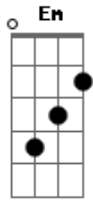

© ukulele-chords.com