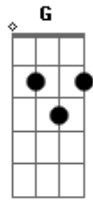

© ukulele-chords.com