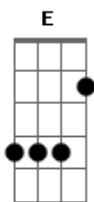

© ukulele-chords.com