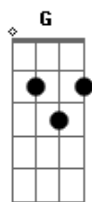

Depeche Mode - See You

Tom: C

(intro) Am F7

Am
All I want to do is see you again
Fm G C
Is that too much to ask for?
Am
I just want to see your sweet smile
Fm G C
Smiled the way it was before

F7
Well I'll try not to hold you
Em
And I'll try not to kiss you
F7 Am G
And I won't even touch you

C E Am F
All I want to do is see you
F G C
Don't you know that it's true?

I remember the days when we'd walk through the woods
And sit on a bench for a while
I treasure the way we used to laugh and play

All I want to do is see you
Don't you know that it's true?

Acordes

© ukulele-chords.com

© ukulele-chords.com

© ukulele-chords.com

© ukulele-chords.com

© ukulele-chords.com

© ukulele-chords.com