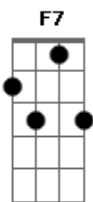

Depeche Mode - See You

Tom: C

(intro) Am F7

Am
All I want to do is see you again
Fm G C
Is that too much to ask for?
Am
I just want to see your sweet smile
Fm G C
Smiled the way it was before

F7
Well I'll try not to hold you
Em
And I'll try not to kiss you
F7 Am G
And I won't even touch you

C E Am F
All I want to do is see you
F G C
Don't you know that it's true?

I remember the days when we'd walk through the woods
And sit on a bench for a while
I treasure the way we used to laugh and play

All I want to do is see you
Don't you know that it's true?

Acordes

© ukulele-chords.com

© ukulele-chords.com

© ukulele-chords.com

© ukulele-chords.com

© ukulele-chords.com

© ukulele-chords.com