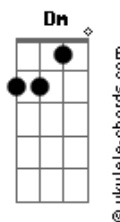

Depeche Mode - Route 66

Tom: C

Date: Tue, 12 Dec 95 15:52:49 0000
 From: bmcphail

(B-side of Behind The Wheel single)

Comments/corrections to

Main Riff

There are several ways to play the main riff :

or

Chords

Intro: D followed by main riff 4

Well if you ever plan to motor west

Travel my way, take the highway that's the best

Well it winds from Chicago to LA

More than two thousand miles all the way

Well it goes to St. Louis, down to Missouri

Oklahoma City looks so, so pretty

Acordes

Well it goes to St. Louis, down to Missouri

Oklahoma City looks so, so pretty

You'll see Amarillo, Gallup, New Mexico

Flagstaff, Arizona, don't forget Wynonna

Kingman, Barstow, San Bernardino