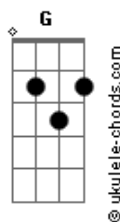

Depeche Mode - Route 66

Tom: C

Date: Tue, 12 Dec 95 15:52:49 0000
 From: bmcphail

(B-side of Behind The Wheel single)

Comments/corrections to

Main Riff

There are several ways to play the main riff :

or

Chords

Intro: D followed by main riff 4

Well if you ever plan to motor west

Travel my way, take the highway that's the best

Well it winds from Chicago to LA

More than two thousand miles all the way

Well it goes to St. Louis, down to Missouri

Oklahoma City looks so, so pretty

Acordes

Well it goes to St. Louis, down to Missouri

Oklahoma City looks so, so pretty

You'll see Amarillo, Gallup, New Mexico

Flagstaff, Arizona, don't forget Wynonna

Kingman, Barstow, San Bernardino