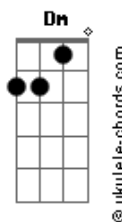

Depeche Mode - Route 6

Tom: C

Date: Tue, 12 Dec 95 15:52:49 0000
 From: bmcphail

(B-side of Behind The Wheel single)

Comments/corrections to

Main Riff

There are several ways to play the main riff :

or

Chords

Intro: D followed by main riff 4

Well if you ever plan to motor west

Travel my way, take the highway that's the best

Well it winds from Chicago to LA

More than two thousand miles all the way

Well it goes to St. Louis, down to Missouri

Oklahoma City looks so, so pretty

Acordes

Well it goes to St. Louis, down to Missouri

Oklahoma City looks so, so pretty

You'll see Amarillo, Gallup, New Mexico

Flagstaff, Arizona, don't forget Wynonna

Kingman, Barstow, San Bernardino