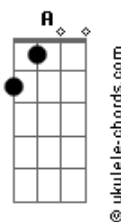

Depeche Mode - Route 6

Tom: C

Date: Tue, 12 Dec 95 15:52:49 0000
 From: bmcphail

(B-side of Behind The Wheel single)

Comments/corrections to

Main Riff

There are several ways to play the main riff :

or

Chords

Intro: D followed by main riff 4

Well if you ever plan to motor west

Travel my way, take the highway that's the best

Well it winds from Chicago to LA

More than two thousand miles all the way

Well it goes to St. Louis, down to Missouri

Oklahoma City looks so, so pretty

Acordes

Well it goes to St. Louis, down to Missouri

Oklahoma City looks so, so pretty

You'll see Amarillo, Gallup, New Mexico

Flagstaff, Arizona, don't forget Wynonna

Kingman, Barstow, San Bernardino