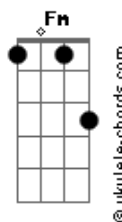

Depeche Mode - Route 6

Tom: C

Date: Tue, 12 Dec 95 15:52:49 0000
 From: bmcphail

(B-side of Behind The Wheel single)

Comments/corrections to

Main Riff

There are several ways to play the main riff :

or

Chords

Intro: D followed by main riff 4

Well if you ever plan to motor west

Travel my way, take the highway that's the best

Well it winds from Chicago to LA

More than two thousand miles all the way

Well it goes to St. Louis, down to Missouri

Oklahoma City looks so, so pretty

Acordes

Well it goes to St. Louis, down to Missouri

Oklahoma City looks so, so pretty

You'll see Amarillo, Gallup, New Mexico

Flagstaff, Arizona, don't forget Wynonna

Kingman, Barstow, San Bernardino

If you get hip to this kind of tip

And go take that California trip

[Chord sequence from Behind The Wheel, played 3 semitones higher]

[Repeat to fadeout]

[two bars each, play 4 times]

[Following chords as for previous verses]