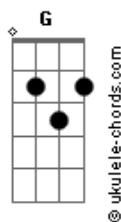

Depeche Mode - Route 6

Tom: C

Date: Tue, 12 Dec 95 15:52:49 0000
 From: bmcphail

(B-side of Behind The Wheel single)

Comments/corrections to

Main Riff

There are several ways to play the main riff :

or

Chords

Intro: D followed by main riff 4

Well if you ever plan to motor west

Travel my way, take the highway that's the best

Well it winds from Chicago to LA

More than two thousand miles all the way

Well it goes to St. Louis, down to Missouri

Oklahoma City looks so, so pretty

Acordes

Well it goes to St. Louis, down to Missouri

Oklahoma City looks so, so pretty

You'll see Amarillo, Gallup, New Mexico

Flagstaff, Arizona, don't forget Wynonna

Kingman, Barstow, San Bernardino

If you get hip to this kind of tip

And go take that California trip

[Chord sequence from Behind The Wheel, played 3 semitones higher]

[Repeat to fadeout]

[two bars each, play 4 times]

[Following chords as for previous verses]