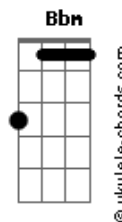

Depeche Mode - Route 6

Tom: C

Date: Tue, 12 Dec 95 15:52:49 0000
 From: bmcphail

(B-side of Behind The Wheel single)

Comments/corrections to

Main Riff

There are several ways to play the main riff :

or

Chords

Intro: D followed by main riff 4

Well if you ever plan to motor west

Travel my way, take the highway that's the best

Well it winds from Chicago to LA

More than two thousand miles all the way

Well it goes to St. Louis, down to Missouri

Oklahoma City looks so, so pretty

Acordes

Well it goes to St. Louis, down to Missouri

Oklahoma City looks so, so pretty

You'll see Amarillo, Gallup, New Mexico

Flagstaff, Arizona, don't forget Wynonna

Kingman, Barstow, San Bernardino

If you get hip to this kind of tip

And go take that California trip

[Chord sequence from Behind The Wheel, played 3 semitones higher]

[Repeat to fadeout]

[two bars each, play 4 times]

[Following chords as for previous verses]