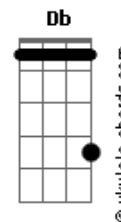

Depeche Mode - Route 6

Tom: C

Date: Tue, 12 Dec 95 15:52:49 0000
From: bmcphail

(B-side of Behind The Wheel single)

Comments/corrections to

Main Riff

There are several ways to play the main riff :

or

Chords

Intro: D followed by main riff 4

Well if you ever plan to motor west

Travel my way, take the highway that's the best

Well it winds from Chicago to LA

More than two thousand miles all the way

Well it goes to St. Louis, down to Missouri

Oklahoma City looks so, so pretty

Acordes

Well it goes to St. Louis, down to Missouri

Oklahoma City looks so, so pretty

You'll see Amarillo, Gallup, New Mexico

Flagstaff, Arizona, don't forget Wynonna

Kingman, Barstow, San Bernardino

If you get hip to this kind of tip

And go take that California trip

[Chord sequence from Behind The Wheel, played 3 semitones higher]

[Repeat to fadeout]

[two bars each, play 4 times]

[Following chords as for previous verses]

Well it goes to St. Louis, down to Missouri
Oklahoma City looks so, so pretty
You'll see Amarillo, Gallup, New Mexico
Flagstaff, Arizona, don't forget Wynonna
Kingman, Barstow, San Bernardino

If you get hip to this kind of tip
And go take that California trip

[Repeat to fadeout]