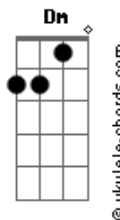

Depeche Mode - Route 6

Tom: C

Date: Tue, 12 Dec 95 15:52:49 0000
From: bmcphail

(B-side of Behind The Wheel single)

Comments/corrections to

Main Riff

There are several ways to play the main riff :

or

Chords

Intro: D followed by main riff 4

Well if you ever plan to motor west

Travel my way, take the highway that's the best

Well it winds from Chicago to LA

More than two thousand miles all the way

Well it goes to St. Louis, down to Missouri

Oklahoma City looks so, so pretty

Acordes

Well it goes to St. Louis, down to Missouri

Oklahoma City looks so, so pretty

You'll see Amarillo, Gallup, New Mexico

Flagstaff, Arizona, don't forget Wynonna

Kingman, Barstow, San Bernardino

If you get hip to this kind of tip

And go take that California trip

Well it goes to St. Louis, down to Missouri

[Chord sequence from Behind The Wheel, played 3 semitones higher]

[two bars each, play 4 times]

[Following chords as for previous verses]

Well it goes to St. Louis, down to Missouri
Oklahoma City looks so, so pretty
You'll see Amarillo, Gallup, New Mexico
Flagstaff, Arizona, don't forget Wynonna
Kingman, Barstow, San Bernardino

If you get hip to this kind of tip
And go take that California trip

[Repeat to fadeout]