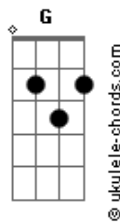

Depeche Mode - Route 6

Tom: C

Date: Tue, 12 Dec 95 15:52:49 0000
 From: bmcphail

(B-side of Behind The Wheel single)

Comments/corrections to

Main Riff

There are several ways to play the main riff :

or

Chords

Intro: D followed by main riff 4

Well if you ever plan to motor west

Travel my way, take the highway that's the best

Well it winds from Chicago to LA

More than two thousand miles all the way

Well it goes to St. Louis, down to Missouri

Oklahoma City looks so, so pretty

Acordes

Well it goes to St. Louis, down to Missouri

Oklahoma City looks so, so pretty

You'll see Amarillo, Gallup, New Mexico

Flagstaff, Arizona, don't forget Wynonna

Kingman, Barstow, San Bernardino

If you get hip to this kind of tip

And go take that California trip

Well it goes to St. Louis, down to Missouri

[Chord sequence from Behind The Wheel, played 3 semitones higher]

[two bars each, play 4 times]