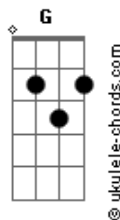

Depeche Mode - Route 6

Tom: C

Date: Tue, 12 Dec 95 15:52:49 0000
From: bmcphail

(B-side of Behind The Wheel single)

Comments/corrections to

Main Riff

There are several ways to play the main riff :

or

Chords

Intro: D followed by main riff 4

Well if you ever plan to motor west

Travel my way, take the highway that's the best

Well it winds from Chicago to LA

More than two thousand miles all the way

Well it goes to St. Louis, down to Missouri

Oklahoma City looks so, so pretty

Acordes

Well it goes to St. Louis, down to Missouri

Oklahoma City looks so, so pretty

You'll see Amarillo, Gallup, New Mexico

Flagstaff, Arizona, don't forget Wynonna

Kingman, Barstow, San Bernardino

If you get hip to this kind of tip

And go take that California trip

Well it goes to St. Louis, down to Missouri

[Chord sequence from Behind The Wheel, played 3 semitones higher]

[two bars each, play 4 times]

[Following chords as for previous verses]

Well it goes to St. Louis, down to Missouri
Oklahoma City looks so, so pretty
You'll see Amarillo, Gallup, New Mexico
Flagstaff, Arizona, don't forget Wynonna
Kingman, Barstow, San Bernardino

If you get hip to this kind of tip
And go take that California trip

[Repeat to fadeout]