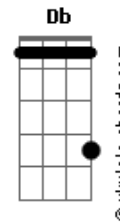

Depeche Mode - Route 6

Tom: C

Date: Tue, 12 Dec 95 15:52:49 0000
From: bmcphail

(B-side of Behind The Wheel single)

Comments/corrections to

Main Riff

There are several ways to play the main riff :

or

Chords

Intro: D followed by main riff 4

Well if you ever plan to motor west

Travel my way, take the highway that's the best

Well it winds from Chicago to LA

More than two thousand miles all the way

Well it goes to St. Louis, down to Missouri

Oklahoma City looks so, so pretty

Acordes

Well it goes to St. Louis, down to Missouri

Oklahoma City looks so, so pretty

You'll see Amarillo, Gallup, New Mexico

Flagstaff, Arizona, don't forget Wynonna

Kingman, Barstow, San Bernardino

If you get hip to this kind of tip

And go take that California trip

Well it goes to St. Louis, down to Missouri

[Chord sequence from Behind The Wheel, played 3 semitones higher]

[two bars each, play 4 times]

[Following chords as for previous verses]

Well it goes to St. Louis, down to Missouri
Oklahoma City looks so, so pretty
You'll see Amarillo, Gallup, New Mexico
Flagstaff, Arizona, don't forget Wynonna
Kingman, Barstow, San Bernardino

If you get hip to this kind of tip
And go take that California trip

[Repeat to fadeout]