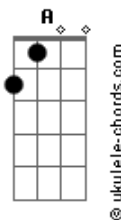

Depeche Mode - Route 6

Tom: C

Date: Tue, 12 Dec 95 15:52:49 0000
 From: bmcphail

(B-side of Behind The Wheel single)

Comments/corrections to

Main Riff

There are several ways to play the main riff :

or

Chords

Intro: D followed by main riff 4

Well if you ever plan to motor west

Travel my way, take the highway that's the best

Well it winds from Chicago to LA

More than two thousand miles all the way

Well it goes to St. Louis, down to Missouri

Oklahoma City looks so, so pretty

Acordes

Well it goes to St. Louis, down to Missouri

Oklahoma City looks so, so pretty

You'll see Amarillo, Gallup, New Mexico

Flagstaff, Arizona, don't forget Wynonna

Kingman, Barstow, San Bernardino