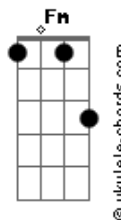

Depeche Mode - Route 6

Tom: C

Date: Tue, 12 Dec 95 15:52:49 0000
From: bmcphail

(B-side of Behind The Wheel single)

Comments/corrections to

Main Riff

There are several ways to play the main riff :

or

Chords

Intro: D followed by main riff 4

Well if you ever plan to motor west

Travel my way, take the highway that's the best

Well it winds from Chicago to LA

More than two thousand miles all the way

Well it goes to St. Louis, down to Missouri

Oklahoma City looks so, so pretty

Acordes

Well it goes to St. Louis, down to Missouri

Oklahoma City looks so, so pretty

You'll see Amarillo, Gallup, New Mexico

Flagstaff, Arizona, don't forget Wynonna

Kingman, Barstow, San Bernardino

If you get hip to this kind of tip

And go take that California trip

Well it goes to St. Louis, down to Missouri

[Chord sequence from Behind The Wheel, played 3 semitones higher]

[two bars each, play 4 times]

[Following chords as for previous verses]

Well it goes to St. Louis, down to Missouri
Oklahoma City looks so, so pretty
You'll see Amarillo, Gallup, New Mexico
Flagstaff, Arizona, don't forget Wynonna
Kingman, Barstow, San Bernardino

If you get hip to this kind of tip
And go take that California trip

[Repeat to fadeout]