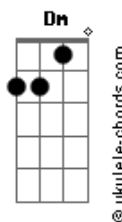

Depeche Mode - Route 6

Tom: C

Date: Tue, 12 Dec 95 15:52:49 0000
From: bmcphail

(B-side of Behind The Wheel single)

Comments/corrections to

Main Riff

There are several ways to play the main riff :

or

Chords

Intro: D followed by main riff 4

Well if you ever plan to motor west

Travel my way, take the highway that's the best

Well it winds from Chicago to LA

More than two thousand miles all the way

Well it goes to St. Louis, down to Missouri

Oklahoma City looks so, so pretty

Acordes

Well it goes to St. Louis, down to Missouri

Oklahoma City looks so, so pretty

You'll see Amarillo, Gallup, New Mexico

Flagstaff, Arizona, don't forget Wynonna

Kingman, Barstow, San Bernardino

If you get hip to this kind of tip

And go take that California trip

Well it goes to St. Louis, down to Missouri

Oklahoma City looks so, so pretty

You'll see Amarillo, Gallup, New Mexico

Flagstaff, Arizona, don't forget Wynonna

Kingman, Barstow, San Bernardino

If you get hip to this kind of tip

And go take that California trip

[Repeat to fadeout]