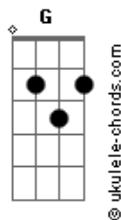

Depeche Mode - Route 6

Tom: C

Date: Tue, 12 Dec 95 15:52:49 0000
 From: bmcphail

(B-side of Behind The Wheel single)

Comments/corrections to

Main Riff

There are several ways to play the main riff :

or

Chords

Intro: D followed by main riff 4

Well if you ever plan to motor west

Travel my way, take the highway that's the best

Well it winds from Chicago to LA

More than two thousand miles all the way

Well it goes to St. Louis, down to Missouri

Oklahoma City looks so, so pretty

Acordes

Well it goes to St. Louis, down to Missouri

Oklahoma City looks so, so pretty

You'll see Amarillo, Gallup, New Mexico

Flagstaff, Arizona, don't forget Wynonna

Kingman, Barstow, San Bernardino

If you get hip to this kind of tip

And go take that California trip

[Chord sequence from Behind The Wheel, played 3 semitones higher]

[Repeat to fadeout]

[two bars each, play 4 times]

[Following chords as for previous verses]