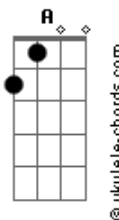

Depeche Mode - Route 6

Tom: C

Date: Tue, 12 Dec 95 15:52:49 0000
From: bmcphail

(B-side of Behind The Wheel single)

Comments/corrections to

Main Riff

There are several ways to play the main riff :

or

Chords

Intro: D followed by main riff 4

Well if you ever plan to motor west

Travel my way, take the highway that's the best

Well it winds from Chicago to LA

More than two thousand miles all the way

Well it goes to St. Louis, down to Missouri

Oklahoma City looks so, so pretty

Acordes

Well it goes to St. Louis, down to Missouri

Oklahoma City looks so, so pretty

You'll see Amarillo, Gallup, New Mexico

Flagstaff, Arizona, don't forget Wynonna

Kingman, Barstow, San Bernardino

If you get hip to this kind of tip

And go take that California trip

Well it goes to St. Louis, down to Missouri

[Chord sequence from Behind The Wheel, played 3 semitones higher]

[two bars each, play 4 times]

[Following chords as for previous verses]

Well it goes to St. Louis, down to Missouri
Oklahoma City looks so, so pretty
You'll see Amarillo, Gallup, New Mexico
Flagstaff, Arizona, don't forget Wynonna
Kingman, Barstow, San Bernardino

If you get hip to this kind of tip
And go take that California trip

[Repeat to fadeout]