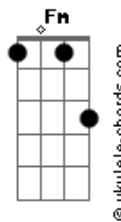

Depeche Mode - Route 6

Tom: C

Date: Tue, 12 Dec 95 15:52:49 0000
 From: bmcphail

(B-side of Behind The Wheel single)

Comments/corrections to

Main Riff

There are several ways to play the main riff :

or

Chords

Intro: D followed by main riff 4

Well if you ever plan to motor west

Travel my way, take the highway that's the best

Well it winds from Chicago to LA

More than two thousand miles all the way

Well it goes to St. Louis, down to Missouri

Oklahoma City looks so, so pretty

Acordes

Well it goes to St. Louis, down to Missouri

Oklahoma City looks so, so pretty

You'll see Amarillo, Gallup, New Mexico

Flagstaff, Arizona, don't forget Wynonna

Kingman, Barstow, San Bernardino

If you get hip to this kind of tip

And go take that California trip

Well it goes to St. Louis, down to Missouri

[Chord sequence from Behind The Wheel, played 3 semitones higher]

[two bars each, play 4 times]