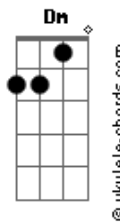

Depeche Mode - Route 6

Tom: C

Date: Tue, 12 Dec 95 15:52:49 0000
 From: bmcphail

(B-side of Behind The Wheel single)

Comments/corrections to

Main Riff

There are several ways to play the main riff :

or

Chords

Intro: D followed by main riff 4

Well if you ever plan to motor west

Travel my way, take the highway that's the best

Well it winds from Chicago to LA

More than two thousand miles all the way

Well it goes to St. Louis, down to Missouri

Oklahoma City looks so, so pretty

Acordes

Well it goes to St. Louis, down to Missouri

Oklahoma City looks so, so pretty

You'll see Amarillo, Gallup, New Mexico

Flagstaff, Arizona, don't forget Wynonna

Kingman, Barstow, San Bernardino

If you get hip to this kind of tip

And go take that California trip

Well it goes to St. Louis, down to Missouri

[Chord sequence from Behind The Wheel, played 3 semitones higher]

[two bars each, play 4 times]