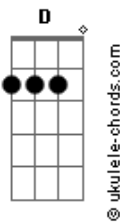

Depeche Mode - Route 6

Tom: C

Date: Tue, 12 Dec 95 15:52:49 0000
 From: bmcphail

(B-side of Behind The Wheel single)

Comments/corrections to

Main Riff

There are several ways to play the main riff :

or

Chords

Intro: D followed by main riff 4

Well if you ever plan to motor west

Travel my way, take the highway that's the best

Well it winds from Chicago to LA

More than two thousand miles all the way

Well it goes to St. Louis, down to Missouri

Oklahoma City looks so, so pretty

Acordes

Well it goes to St. Louis, down to Missouri

Oklahoma City looks so, so pretty

You'll see Amarillo, Gallup, New Mexico

Flagstaff, Arizona, don't forget Wynonna

Kingman, Barstow, San Bernardino