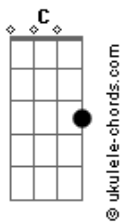

Depeche Mode - Route 6

Tom: C

Date: Tue, 12 Dec 95 15:52:49 0000
 From: bmcphail

(B-side of Behind The Wheel single)

Comments/corrections to

Main Riff

There are several ways to play the main riff :

or

Chords

Intro: D followed by main riff 4

Well if you ever plan to motor west

Travel my way, take the highway that's the best

Well it winds from Chicago to LA

More than two thousand miles all the way

Well it goes to St. Louis, down to Missouri

Oklahoma City looks so, so pretty

Acordes

Well it goes to St. Louis, down to Missouri

Oklahoma City looks so, so pretty

You'll see Amarillo, Gallup, New Mexico

Flagstaff, Arizona, don't forget Wynonna

Kingman, Barstow, San Bernardino

If you get hip to this kind of tip

And go take that California trip

Well it goes to St. Louis, down to Missouri

[Chord sequence from Behind The Wheel, played 3 semitones higher]

[two bars each, play 4 times]