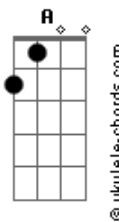

Depeche Mode - Route 6

Tom: C

Date: Tue, 12 Dec 95 15:52:49 0000
 From: bmcphail

(B-side of Behind The Wheel single)

Comments/corrections to

Main Riff

There are several ways to play the main riff :

or

Chords

Intro: D followed by main riff 4

Well if you ever plan to motor west

Travel my way, take the highway that's the best

Well it winds from Chicago to LA

More than two thousand miles all the way

Well it goes to St. Louis, down to Missouri

Oklahoma City looks so, so pretty

Acordes

Well it goes to St. Louis, down to Missouri

Oklahoma City looks so, so pretty

You'll see Amarillo, Gallup, New Mexico

Flagstaff, Arizona, don't forget Wynonna

Kingman, Barstow, San Bernardino

If you get hip to this kind of tip

And go take that California trip

Well it goes to St. Louis, down to Missouri

[Chord sequence from Behind The Wheel, played 3 semitones higher]

[two bars each, play 4 times]