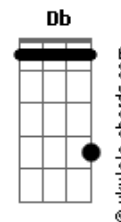

Depeche Mode - Route 6

Tom: C

Date: Tue, 12 Dec 95 15:52:49 0000
From: bmcphail

(B-side of Behind The Wheel single)

Comments/corrections to

Main Riff

There are several ways to play the main riff :

or

Chords

Intro: D followed by main riff 4

Well if you ever plan to motor west

Travel my way, take the highway that's the best

Well it winds from Chicago to LA

More than two thousand miles all the way

Well it goes to St. Louis, down to Missouri

Oklahoma City looks so, so pretty

Acordes

Well it goes to St. Louis, down to Missouri

Oklahoma City looks so, so pretty

You'll see Amarillo, Gallup, New Mexico

Flagstaff, Arizona, don't forget Wynonna

Kingman, Barstow, San Bernardino

If you get hip to this kind of tip

And go take that California trip

Well it goes to St. Louis, down to Missouri

Oklahoma City looks so, so pretty

You'll see Amarillo, Gallup, New Mexico

Flagstaff, Arizona, don't forget Wynonna

Kingman, Barstow, San Bernardino

If you get hip to this kind of tip

And go take that California trip

[Repeat to fadeout]