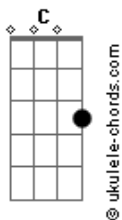

Depeche Mode - Route 6

Tom: C

Date: Tue, 12 Dec 95 15:52:49 0000
 From: bmcphail

(B-side of Behind The Wheel single)

Comments/corrections to

Main Riff

There are several ways to play the main riff :

or

Chords

Intro: D followed by main riff 4

Well if you ever plan to motor west

Travel my way, take the highway that's the best

Well it winds from Chicago to LA

More than two thousand miles all the way

Well it goes to St. Louis, down to Missouri

Oklahoma City looks so, so pretty

Acordes

Well it goes to St. Louis, down to Missouri

Oklahoma City looks so, so pretty

You'll see Amarillo, Gallup, New Mexico

Flagstaff, Arizona, don't forget Wynonna

Kingman, Barstow, San Bernardino

If you get hip to this kind of tip

And go take that California trip

[Chord sequence from Behind The Wheel, played 3 semitones higher]

[Repeat to fadeout]

[two bars each, play 4 times]

[Following chords as for previous verses]