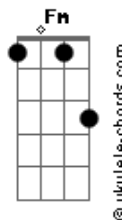

Depeche Mode - Route 6

Tom: C

Date: Tue, 12 Dec 95 15:52:49 0000
 From: bmcphail

(B-side of Behind The Wheel single)

Comments/corrections to

Main Riff

There are several ways to play the main riff :

or

Chords

Intro: D followed by main riff 4

Well if you ever plan to motor west

Travel my way, take the highway that's the best

Well it winds from Chicago to LA

More than two thousand miles all the way

Well it goes to St. Louis, down to Missouri

Oklahoma City looks so, so pretty

Acordes

Well it goes to St. Louis, down to Missouri

Oklahoma City looks so, so pretty

You'll see Amarillo, Gallup, New Mexico

Flagstaff, Arizona, don't forget Wynonna

Kingman, Barstow, San Bernardino

If you get hip to this kind of tip

And go take that California trip

[Chord sequence from Behind The Wheel, played 3 semitones higher]

[Repeat to fadeout]

[two bars each, play 4 times]

[Following chords as for previous verses]