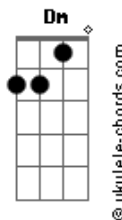

Depeche Mode - Route 6

Tom: C

Date: Tue, 12 Dec 95 15:52:49 0000
 From: bmcphail

(B-side of Behind The Wheel single)

Comments/corrections to

Main Riff

There are several ways to play the main riff :

or

Chords

Intro: D followed by main riff 4

Well if you ever plan to motor west

Travel my way, take the highway that's the best

Well it winds from Chicago to LA

More than two thousand miles all the way

Well it goes to St. Louis, down to Missouri

Oklahoma City looks so, so pretty

Acordes

Well it goes to St. Louis, down to Missouri

Oklahoma City looks so, so pretty

You'll see Amarillo, Gallup, New Mexico

Flagstaff, Arizona, don't forget Wynonna

Kingman, Barstow, San Bernardino