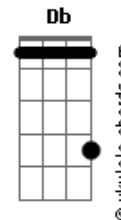

Depeche Mode - Route 6

Tom: C

Date: Tue, 12 Dec 95 15:52:49 0000
From: bmcphail

(B-side of Behind The Wheel single)

Comments/corrections to

Main Riff

There are several ways to play the main riff :

or

Chords

Intro: D followed by main riff 4

Well if you ever plan to motor west

Travel my way, take the highway that's the best

Well it winds from Chicago to LA

More than two thousand miles all the way

Well it goes to St. Louis, down to Missouri

Oklahoma City looks so, so pretty

Acordes

Well it goes to St. Louis, down to Missouri

Oklahoma City looks so, so pretty

You'll see Amarillo, Gallup, New Mexico

Flagstaff, Arizona, don't forget Wynonna

Kingman, Barstow, San Bernardino

If you get hip to this kind of tip

And go take that California trip

[Chord sequence from Behind The Wheel, played 3 semitones higher]

[Repeat to fadeout]

[two bars each, play 4 times]

[Following chords as for previous verses]

Well it goes to St. Louis, down to Missouri
Oklahoma City looks so, so pretty
You'll see Amarillo, Gallup, New Mexico
Flagstaff, Arizona, don't forget Wynonna
Kingman, Barstow, San Bernardino

If you get hip to this kind of tip
And go take that California trip

[Repeat to fadeout]