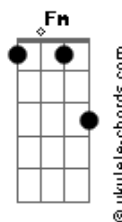

Depeche Mode - Route 6

Tom: C

Date: Tue, 12 Dec 95 15:52:49 0000
From: bmcphail

(B-side of Behind The Wheel single)

Comments/corrections to

Main Riff

There are several ways to play the main riff :

or

Chords

Intro: D followed by main riff 4

Well if you ever plan to motor west

Travel my way, take the highway that's the best

Well it winds from Chicago to LA

More than two thousand miles all the way

Well it goes to St. Louis, down to Missouri

Oklahoma City looks so, so pretty

Acordes

Well it goes to St. Louis, down to Missouri

Oklahoma City looks so, so pretty

You'll see Amarillo, Gallup, New Mexico

Flagstaff, Arizona, don't forget Wynonna

Kingman, Barstow, San Bernardino

If you get hip to this kind of tip

And go take that California trip

Well it goes to St. Louis, down to Missouri

Oklahoma City looks so, so pretty

You'll see Amarillo, Gallup, New Mexico

Flagstaff, Arizona, don't forget Wynonna

Kingman, Barstow, San Bernardino

If you get hip to this kind of tip

And go take that California trip

[Repeat to fadeout]