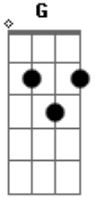

© ukulele-chords.com