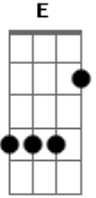

© ukulele-chords.com