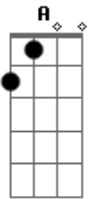

Depeche Mode - Personal Jesus

Tom: A

Date: Tue, 12 Dec 95 15:51:22 0000
From: bmcphail

Comments/corrections to

Riff 1

Riff 2

Riff 3

| B A Ab

Chords/How to play it:

[Start] : Riff 1

Reach out and touch faith **Gbm** [Riff 2 plays over F#m]

[Riff 2 over next few lines]

[Riff 3]
Your own personal Jesus, someone to hear your prayers, someone who cares

[Riff 2, etc]
[Riff 3]
Your own personal Jesus, someone to hear your prayers, someone who's there

[Riff 2 for four bars]

Gbm [No riff] **A**
E
Feeling unknown, and you're all alone, flesh and bone, by the telephone

Bm **C#sus4** **D Gbm** [with riff 2]
Lift up the receiver, I'll make you a believer

Gbm [No Riff] **A**
Take second best, put me to the test, things on your chest

E **Bm** **C#msus4** **D**
You need to confess, I will deliver, you know I'm a forgiver

Gbm [With riff 1] **Ab** **G**
Reach out and touch faith

Gbm [etc] **Ab** **G**
Reach out and touch faith

[Riff 2]
[Riff 3]
Your own personal Jesus, someone to hear your prayers, someone who cares

[Riff 2]
Your own personal Jesus, someone to hear your prayers,
Someone who's there **B** **Bb** **A** **Ab**

[Following verse/chorus as above]

Feeling unknown, and you're all alone, flesh and bone
By the telephone, lift up the receiver, I'll make you a believer
I will deliver, You know I'm a forgiver

Reach out and touch faith
Your own personal Jesus
Reach out and touch faith

[Repeat to end]

Acordes