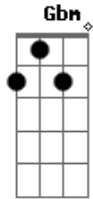

© ukulele-chords.com