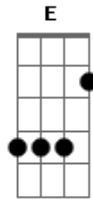

© ukulele-chords.com