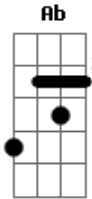

© ukulele-chords.com