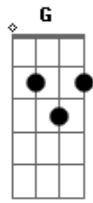

Depeche Mode - Lilian

Tom: D

Verse 1:

Oh, Lillian ^{Bm}
 Look what you've done ^{G A}
 You've stripped my heart ^{Bm}
 Ripped it apart ^D
 In the name of fun ^{G A}

Verse 2:

Acordes

© ukulele-chords.com

© ukulele-chords.com

© ukulele-chords.com

© ukulele-chords.com

Oh, Lillian ^{Bm}
 I'm a poor man's son ^{D G A}
 And precious jewels ^{Bm}
 Weren't found in schools ^D
 Where I came from ^{G A}
 Pain and misery always hit the spot ^{Bm A ?? ??}
 Knowing you can't lose what you haven't got ^{Bm A ?? ??}
 it goes on like this for the rest of the song