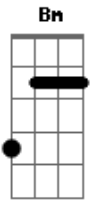

Depeche Mode - Lilian

Tom: D

Verse 1:

Oh, Lillian ^{Bm}
 Look what you've done ^{G A}
 You've stripped my heart ^{Bm}
 Ripped it apart ^D
 In the name of fun ^{G A}

Verse 2:

Acordes

© ukulele-chords.com

© ukulele-chords.com

© ukulele-chords.com

© ukulele-chords.com

Oh, Lillian ^{Bm}
 I'm a poor man's son ^{D G A}
 And precious jewels ^{Bm}
 Weren't found in schools ^D
 Where I came from ^{G A}
 Pain and misery always hit the spot ^{Bm A ?? ??}
 Knowing you can't lose what you haven't got ^{Bm A ?? ??}
 it goes on like this for the rest of the song