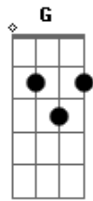

Depeche Mode - Lilian

Tom: D

Verse 1:

Oh, Lillian
 Look what you've done
 You've stripped my heart
 Ripped it apart
 In the name of fun

Verse 2:

Acordes

© ukulele-chords.com

© ukulele-chords.com

© ukulele-chords.com

© ukulele-chords.com

Oh, Lillian
 I'm a poor man's son
 And precious jewels
 Weren't found in schools
 Where I came from
 Pain and misery always hit the spot
 Knowing you can't lose what you haven't got
 it goes on like this for the rest of the song