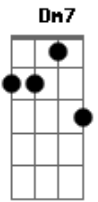

Depeche Mode - I Feel Loved

Tom: F

Dm7
 It's the dark night of my soul
 And temptation's taking hold
 But through the pain and the suffering
 Through the heartache and trembling

F Bb7 Dm
 I feel loved
F Bb7 Dm
 I feel loved...

Dm7
 As the darkness closes in
 In my head I hear whispering
 Questioning and beckoning
 But I'm not taken in

F Bb7 Dm
 I feel loved
F Bb7 Dm
 I feel loved...

Dm7
 From the depths of my emptiness
 Comes a feeling of inner bliss
 I feel wanted, I feel desired
 I can feel my soul on fire

F Bb7 Dm
 I feel loved
F Bb7 Dm
 I feel loved...

(solo)

Acordes

© ukulele-chords.com

© ukulele-chords.com

© ukulele-chords.com

© ukulele-chords.com