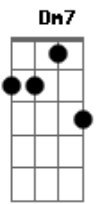

Depeche Mode - I Feel Loved

Tom: F

Dm7
 It's the dark night of my soul
 And temptation's taking hold
 But through the pain and the suffering
 Through the heartache and trembling

F Bb7 Dm
 I feel loved
F Bb7 Dm
 I feel loved...

Dm7
 As the darkness closes in
 In my head I hear whispering
 Questioning and beckoning
 But I'm not taken in

F Bb7 Dm
 I feel loved
F Bb7 Dm
 I feel loved...

Dm7
 From the depths of my emptiness
 Comes a feeling of inner bliss
 I feel wanted, I feel desired
 I can feel my soul on fire

F Bb7 Dm
 I feel loved
F Bb7 Dm
 I feel loved...

(solo)

Acordes

© ukulele-chords.com

© ukulele-chords.com

© ukulele-chords.com

© ukulele-chords.com