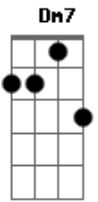

© ukulele-chords.com