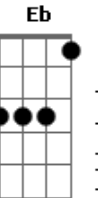

© ukulele-chords.com