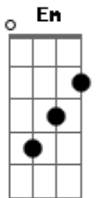

© ukulele-chords.com