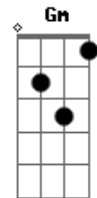

© ukulele-chords.com