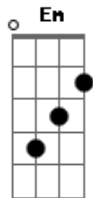

© ukulele-chords.com