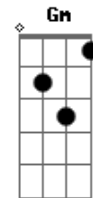

© ukulele-chords.com