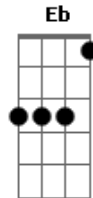

© ukulele-chords.com