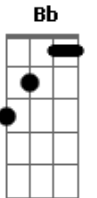

© ukulele-chords.com