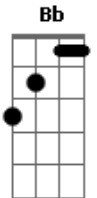

© ukulele-chords.com