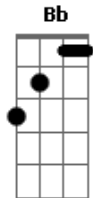

© ukulele-chords.com