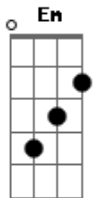

© ukulele-chords.com