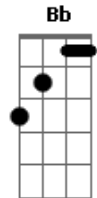

© ukulele-chords.com