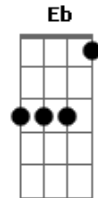

© ukulele-chords.com