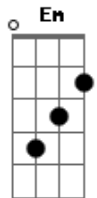

© ukulele-chords.com