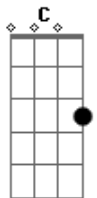

© ukulele-chords.com