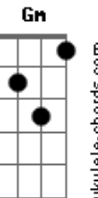

© ukulele-chords.com