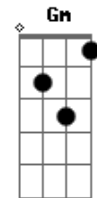

© ukulele-chords.com