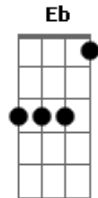

© ukulele-chords.com