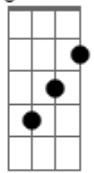

Depeche Mode - Heaven

Tom: G
Intro: Bm Bm7 E G7M (2x)

Bm Bm7 E
Sometimes I slide away
G7M
Silently
Bm Bm7 E
I slowly lose myself
G7M
Over and over

Bm Bm7 E
Take comfort in my skin
G7M
Endlessly
Bm Bm7 E
Surrender to my will
G7M
Forever and ever

Refrão:
Em D Bm (riff)
I dissolve in trust
Em D Bm (riff)
I will sing with joy
Em D Bm riff
I will end up dust
G
Im in heaven

Verso 2:
Bm Bm7 E
I stand in golden rays
G7M
Radiantly
Bm Bm7 E
I burn a fire of love
G7M
Over and over

Bm Bm7 E
Reflecting endless light
G7M
Relentlessly
Bm Bm7 E
I have embraced the flame
G7M
Forever and ever

Refrão:
Em D Bm (riff)
I will scream The Word
Em D Bm (riff)
Jump into the void
Em D Bm v
I will guide the hurt
G
Up to heaven

Bm7

© ukulele-chords.com

E

© ukulele-chords.com

Em

© ukulele-chords.com

D

© ukulele-chords.com