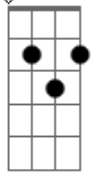

Depeche Mode - Heaven

Tom: G
Intro: Bm Bm7 E G7M (2x)

Bm Bm7 E
Sometimes I slide away
G7M
Silently
Bm Bm7 E
I slowly lose myself
G7M
Over and over

Bm Bm7 E
Take comfort in my skin
G7M
Endlessly
Bm Bm7 E
Surrender to my will
G7M
Forever and ever

Refrão:
Em D Bm (riff)
I dissolve in trust
Em D Bm (riff)
I will sing with joy
Em D Bm riff
I will end up dust
G
Im in heaven

Verso 2:
Bm Bm7 E
I stand in golden rays
G7M
Radiantly
Bm Bm7 E
I burn a fire of love
G7M
Over and over

Bm Bm7 E
Reflecting endless light
G7M
Relentlessly
Bm Bm7 E
I have embraced the flame
G7M
Forever and ever

Refrão:
Em D Bm (riff)
I will scream The Word
Em D Bm (riff)
Jump into the void
Em D Bm v
I will guide the hurt
G
Up to heaven

Outro: Bm Bm7 E G7M (2x)

Acordes

© ukulele-chords.com

G

© ukulele-chords.com

© ukulele-chords.com

© ukulele-chords.com

© ukulele-chords.com

© ukulele-chords.com

© ukulele-chords.com