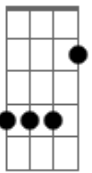

Depeche Mode - Heaven

Tom: G
Intro: Bm Bm7 E G7M (2x)

Bm Bm7 E
Sometimes I slide away
G7M
Silently
Bm Bm7 E
I slowly lose myself
G7M
Over and over

Bm Bm7 E
Take comfort in my skin
G7M
Endlessly
Bm Bm7 E
Surrender to my will
G7M
Forever and ever

Refrão:
Em D Bm (riff)
I dissolve in trust
Em D Bm (riff)
I will sing with joy
Em D Bm riff
I will end up dust
G
Im in heaven

Verso 2:
Bm Bm7 E
I stand in golden rays
G7M
Radiantly
Bm Bm7 E
I burn a fire of love
G7M
Over and over

Bm Bm7 E
Reflecting endless light
G7M
Relentlessly
Bm Bm7 E
I have embraced the flame
G7M
Forever and ever

Refrão:
Em D Bm (riff)
I will scream The Word
Em D Bm (riff)
Jump into the void
Em D Bm v
I will guide the hurt
G
Up to heaven

Outro: Bm Bm7 E G7M (2x)

Acordes

© ukulele-chords.com

© ukulele-chords.com

© ukulele-chords.com

© ukulele-chords.com

E

© ukulele-chords.com

© ukulele-chords.com

© ukulele-chords.com