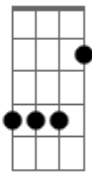

Depeche Mode - Heaven

Tom: G
Intro: Bm Bm7 E G7M (2x)

Bm Bm7 E
Sometimes I slide away
G7M
Silently
Bm Bm7 E
I slowly lose myself
G7M
Over and over

Bm Bm7 E
Take comfort in my skin
G7M
Endlessly
Bm Bm7 E
Surrender to my will
G7M
Forever and ever

Refrão:
Em D Bm (riff)
I dissolve in trust
Em D Bm (riff)
I will sing with joy
Em D Bm riff
I will end up dust
G
Im in heaven

Verso 2:
Bm Bm7 E
I stand in golden rays
G7M
Radiantly
Bm Bm7 E
I burn a fire of love
G7M
Over and over

Bm Bm7 E
Reflecting endless light
G7M
Relentlessly
Bm Bm7 E
I have embraced the flame
G7M
Forever and ever

Refrão:
Em D Bm (riff)
I will scream The Word
Em D Bm (riff)
Jump into the void
Em D Bm v
I will guide the hurt
G
Up to heaven

Outro: Bm Bm7 E G7M (2x)

Acordes

© ukulele-chords.com

© ukulele-chords.com

© ukulele-chords.com

© ukulele-chords.com

E

© ukulele-chords.com

© ukulele-chords.com

© ukulele-chords.com