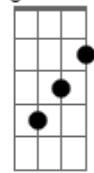

Depeche Mode - Heaven

Tom: G
Intro: Bm Bm7 E G7M (2x)

Bm Bm7 E
Sometimes I slide away
G7M
Silently
Bm Bm7 E
I slowly lose myself
G7M
Over and over

Bm Bm7 E
Take comfort in my skin
G7M
Endlessly
Bm Bm7 E
Surrender to my will
G7M
Forever and ever

Refrão:
Em D Bm (riff)
I dissolve in trust
Em D Bm (riff)
I will sing with joy
Em D Bm riff
I will end up dust
G
Im in heaven

Verso 2:
Bm Bm7 E
I stand in golden rays
G7M
Radiantly
Bm Bm7 E
I burn a fire of love
G7M
Over and over

Bm Bm7 E
Reflecting endless light
G7M
Relentlessly
Bm Bm7 E
I have embraced the flame
G7M
Forever and ever

Refrão:
Em D Bm (riff)
I will scream The Word
Em D Bm (riff)
Jump into the void
Em D Bm v
I will guide the hurt
G
Up to heaven

Bm7

© ukulele-chords.com

E

© ukulele-chords.com

Em

© ukulele-chords.com

D

© ukulele-chords.com