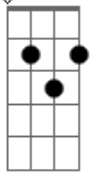

Depeche Mode - Heaven

Tom: G
Intro: Bm Bm7 E G7M (2x)

Bm Bm7 E
Sometimes I slide away
G7M
Silently
Bm Bm7 E
I slowly lose myself
G7M
Over and over

Bm Bm7 E
Take comfort in my skin
G7M
Endlessly
Bm Bm7 E
Surrender to my will
G7M
Forever and ever

Refrão:
Em D Bm (riff)
I dissolve in trust
Em D Bm (riff)
I will sing with joy
Em D Bm riff
I will end up dust
G
Im in heaven

Verso 2:
Bm Bm7 E
I stand in golden rays
G7M
Radiantly
Bm Bm7 E
I burn a fire of love
G7M
Over and over

Bm Bm7 E
Reflecting endless light
G7M
Relentlessly
Bm Bm7 E
I have embraced the flame
G7M
Forever and ever

Refrão:
Em D Bm (riff)
I will scream The Word
Em D Bm (riff)
Jump into the void
Em D Bm v
I will guide the hurt
G
Up to heaven

Outro: Bm Bm7 E G7M (2x)

Acordes

© ukulele-chords.com

G

© ukulele-chords.com

© ukulele-chords.com

© ukulele-chords.com

© ukulele-chords.com

© ukulele-chords.com

© ukulele-chords.com