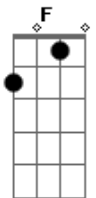

Depeche Mode - Halo

Tom: F
Intro: Dm

You wear guilt ^{Dm}
Like shackles on your feet ^{Bbm}
Like a halo in reverse ^{Dm}
I can feel ^{Dm}
The discomfort in your seat ^{Bbm}
And in your head it's worse

There's a pain ^{Dm}
A famine in your heart ^{Bbm}
An aching to be free ^{Dm}
Can't you see ^{Dm}
All love's luxuries ^{Bbm}
Are here for you and me

^{Dm}
And when our worlds they fall apart ^{Bbm}
When the walls come tumbling in ^A
Though we may deserve it ^{Dm}
It will be worth it ^A

^{Dm}
Bring your chains ^{Bbm}
Your lips of tragedy ^{Bbm}
And fall into my arms

^{Dm}
And when our worlds they fall apart ^{Bbm}
When the walls come tumbling in ^A
Though we may deserve it ^{Dm}
It will be worth it ^A

Acordes

© ukulele-chords.com