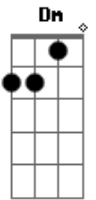

© ukulele-chords.com