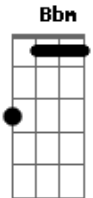

© ukulele-chords.com