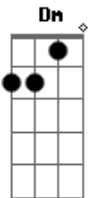

© ukulele-chords.com