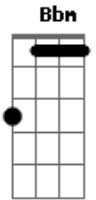

Depeche Mode - Halo

Tom: F
Intro: Dm

You wear ^{Dm}guilt
Like shackles on your feet
Like a halo in reverse ^{Bbm}
^{Dm}I can feel
The discomfort in your seat ^{Bbm}
And in your head it's worse

There's a pain ^{Dm}
A famine in your heart ^{Bbm}
An aching to be free
^{Dm}Can't you see
All love's luxuries ^{Bbm}
Are here for you and me

^{Dm}And when our worlds they fall apart
When the walls come tumbling in ^{Bbm}
Though we may deserve it ^A
^AIt will be worth it ^{Dm}

Acordes

© ukulele-chords.com

© ukulele-chords.com

© ukulele-chords.com