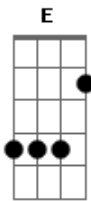

© ukulele-chords.com