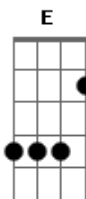

Depeche Mode - Goodbye

Tom: C

Now it seems I get by with you

F C D Am
 Good-goodbye, pain
 F C D Am
 Good-goodbye again

(Toca com dedilhado)

Intro: Am (4x)

Am
 It was you that took my soul
 And threw it in the fire
 And tamed it in the rapture
 And filled me with desire

G
 I can dream
 E
 I can fly
 G A Am

G E
 I'll be waiting up there
 G A
 With my fate in the air
 Am
 For you

Acordes

© ukulele-chords.com

© ukulele-chords.com

© ukulele-chords.com

© ukulele-chords.com

© ukulele-chords.com