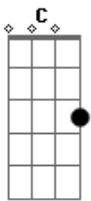

Depeche Mode - Goodbye

Tom: C

(Toca com dedilhado)

Intro: Am (4x)

Am
It was you that took my soul
And threw it in the fire
And tamed it in the rapture
And filled me with desire

G
Now I'm pure
E
Now I'm clean
G A Am
I feel cured and serene in you

Am
There is no denying
how I have been changed
You won't hear me crying
Now misery is strange

G
I can dream
E
I can fly
G A Am

Now it seems I get by with you

F C D Am
Good-goodbye, pain
F C D Am
Good-goodbye again

Am
I was always looking, looking for someone
Someone to stick my hook in
And pull it out and run

G E
Now I'm caught on your line
G A Am
All my thoughts are entwined in you

F C D Am
Good-goodbye, pain
F C D Am
Good-goodbye again

Am
If you see me walking
To the golden gates
Then turn around start talking
Stop and hesitate

G E
I'll be waiting up there
G A
With my fate in the air
Am
For you

Acordes

© ukulele-chords.com