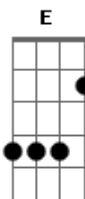

© ukulele-chords.com