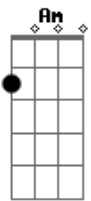

© ukulele-chords.com