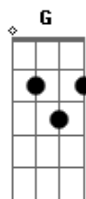

Depeche Mode - Goodbye

Tom: C

Now it seems I get by with you

F C D Am
 Good-goodbye, pain
 F C D Am
 Good-goodbye again

(Toca com dedilhado)

Intro: Am (4x)

Am
 It was you that took my soul
 And threw it in the fire
 And tamed it in the rapture
 And filled me with desire

Am
 I was always looking, looking for someone
 Someone to stick my hook in
 And pull it out and run

G E
 Now I'm caught on your line
 G A Am
 All my thoughts are entwined in you

G
 Now I'm pure
 E
 Now I'm clean
 G A Am
 I feel cured and serene in you

G
 I can dream
 E
 I can fly
 G A Am

G E
 I'll be waiting up there
 G A
 With my fate in the air
 Am
 For you

Acordes

© ukulele-chords.com

© ukulele-chords.com

© ukulele-chords.com

© ukulele-chords.com

© ukulele-chords.com