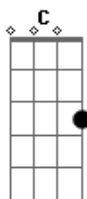

Depeche Mode - Goodbye

Tom: C

Now it seems I get by with you

F C D Am
 Good-goodbye, pain
 F C D Am
 Good-goodbye again

(Toca com dedilhado)

Intro: Am (4x)

Am
 It was you that took my soul
 And threw it in the fire
 And tamed it in the rapture
 And filled me with desire

Am
 I was always looking, looking for someone
 Someone to stick my hook in
 And pull it out and run

G E
 Now I'm caught on your line
 G A Am
 All my thoughts are entwined in you

G
 Now I'm pure
 E
 Now I'm clean
 G A Am
 I feel cured and serene in you

F C D Am
 Good-goodbye, pain
 F C D Am
 Good-goodbye again

Am
 There is no denying
 how I have been changed
 You won't hear me crying
 Now misery is strange

Am
 If you see me walking
 To the golden gates
 Then turn around start talking
 Stop and hesitate

G
 I can dream
 E
 I can fly
 G A Am

G E
 I'll be waiting up there
 G A
 With my fate in the air
 Am
 For you

Acordes

© ukulele-chords.com

© ukulele-chords.com

© ukulele-chords.com

© ukulele-chords.com

© ukulele-chords.com