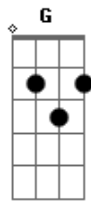

© ukulele-chords.com