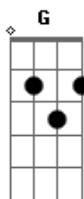

© ukulele-chords.com