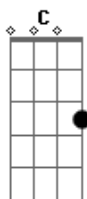

Depeche Mode - Goodbye

Tom: C

Now it seems I get by with you

F C D Am
Good-goodbye, pain
F C D Am
Good-goodbye again

(Toca com dedilhado)

Intro: Am (4x)

Am
It was you that took my soul
And threw it in the fire
And tamed it in the rapture
And filled me with desire

Am
I was always looking, looking for someone
Someone to stick my hook in
And pull it out and run
G E
Now I'm caught on your line
G A Am
All my thoughts are entwined in you

G
Now I'm pure
E
Now I'm clean
G A Am
I feel cured and serene in you

F C D Am
Good-goodbye, pain
F C D Am
Good-goodbye again

Am
There is no denying
how I have been changed
You won't hear me crying
Now misery is strange

Am
If you see me walking
To the golden gates
Then turn around start talking
Stop and hesitate
G E
I'll be waiting up there
G A
With my fate in the air
Am
For you

G
I can dream
E
I can fly
G A Am

Acordes