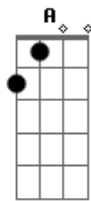

© ukulele-chords.com