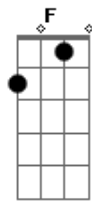

© ukulele-chords.com