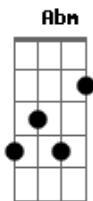

Depeche Mode - Ghosts Again

tom:

D (forma dos acordes no tom de E)

Afinação: D G C F A D

Intro: E Gb Ebm Abm Gb
E Gb Ebm Abm Gb

E Gb Ebm Abm Gb
Wasted feelings, broken meanings
E Gb Ebm Abm Gb
Time is fleeting, see what it brings
E Gb Ebm Abm Gb
Hellos, goodbyes, a thousand midnights
E Gb Ebm Abm Gb
Lost in sleepless lullabies
E Gb Ebm Abm Gb
Heaven's dreaming thoughtless thoughts, my friends
E Gb Ebm Abm Gb
We know we'll be ghosts again

(E Gb Ebm Abm Gb)
(E Gb Ebm Abm Gb)

E Gb Ebm Abm Gb
Sundays shining, silver linings
E Gb Ebm Abm Gb
Weightless hours, all my flowers

Acordes

© ukulele-chords.com

© ukulele-chords.com

© ukulele-chords.com

© ukulele-chords.com

© ukulele-chords.com

© ukulele-chords.com

© ukulele-chords.com

© ukulele-chords.com

© ukulele-chords.com

E Gb Ebm Abm Gb

A place to hide the tears that you cried

E Gb Ebm Abm Gb