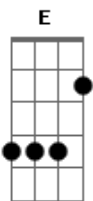

Depeche Mode - Ghosts Again

tom:

D (forma dos acordes no tom de E)

Afinação: D G C F A D

Intro: E Gb Ebm Abm Gb
E Gb Ebm Abm Gb

E Gb Ebm Abm Gb
Wasted feelings, broken meanings
E Gb Ebm Abm Gb
Time is fleeting, see what it brings
E Gb Ebm Abm Gb
Hellos, goodbyes, a thousand midnights
E Gb Ebm Abm Gb
Lost in sleepless lullabies
E Gb Ebm Abm Gb
Heaven's dreaming thoughtless thoughts, my friends
E Gb Ebm Abm Gb
We know we'll be ghosts again

(E Gb Ebm Abm Gb)
(E Gb Ebm Abm Gb)

E Gb Ebm Abm Gb
Sundays shining, silver linings
E Gb Ebm Abm Gb
Weightless hours, all my flowers

Acordes

© ukulele-chords.com

© ukulele-chords.com

© ukulele-chords.com

© ukulele-chords.com

© ukulele-chords.com

© ukulele-chords.com

© ukulele-chords.com

© ukulele-chords.com

© ukulele-chords.com

E Gb Ebm Abm Gb

A place to hide the tears that you cried

E Gb Ebm Abm Gb