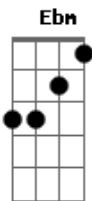

Depeche Mode - Ghosts Again

tom:

D (forma dos acordes no tom de E)

Afinação: D G C F A D

Intro: E Gb Ebm Abm Gb
E Gb Ebm Abm Gb

E Gb Ebm Abm Gb
Wasted feelings, broken meanings
E Gb Ebm Abm Gb
Time is fleeting, see what it brings
E Gb Ebm Abm Gb
Hellos, goodbyes, a thousand midnights
E Gb Ebm Abm Gb
Lost in sleepless lullabies
E Gb Ebm Abm Gb
Heaven's dreaming thoughtless thoughts, my friends
E Gb Ebm Abm Gb
We know we'll be ghosts again

(E Gb Ebm Abm Gb)
(E Gb Ebm Abm Gb)

E Gb Ebm Abm Gb
Sundays shining, silver linings
E Gb Ebm Abm Gb
Weightless hours, all my flowers

Acordes

© ukulele-chords.com

© ukulele-chords.com

© ukulele-chords.com

© ukulele-chords.com

© ukulele-chords.com

© ukulele-chords.com

© ukulele-chords.com

© ukulele-chords.com

© ukulele-chords.com

E Gb Ebm Abm Gb

A place to hide the tears that you cried

E Gb Ebm Abm Gb