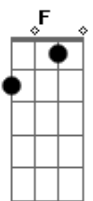

(E Gb Ebm Abm Gb)
(E Gb Ebm Abm Gb)

E Gb Ebm Abm Gb
Sundays shining, silver linings
E Gb Ebm Abm Gb
Weightless hours, all my flowers

Acordes

© ukulele-chords.com

© ukulele-chords.com

© ukulele-chords.com

© ukulele-chords.com

© ukulele-chords.com

© ukulele-chords.com

© ukulele-chords.com

© ukulele-chords.com

© ukulele-chords.com

E Gb Ebm Abm Gb

A place to hide the tears that you cried

E Gb Ebm Abm Gb