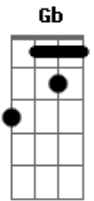

Depeche Mode - Ghosts Again

tom:

D (forma dos acordes no tom de E)

Afinação: D G C F A D

Intro: E Gb Ebm Abm Gb
E Gb Ebm Abm Gb

E Gb Ebm Abm Gb
Wasted feelings, broken meanings
E Gb Ebm Abm Gb
Time is fleeting, see what it brings
E Gb Ebm Abm Gb
Hellos, goodbyes, a thousand midnights
E Gb Ebm Abm Gb
Lost in sleepless lullabies
E Gb Ebm Abm Gb
Heaven's dreaming thoughtless thoughts, my friends
E Gb Ebm Abm Gb
We know we'll be ghosts again

(E Gb Ebm Abm Gb)
(E Gb Ebm Abm Gb)

E Gb Ebm Abm Gb
Sundays shining, silver linings
E Gb Ebm Abm Gb
Weightless hours, all my flowers

Acordes

© ukulele-chords.com

© ukulele-chords.com

© ukulele-chords.com

© ukulele-chords.com

© ukulele-chords.com

© ukulele-chords.com

© ukulele-chords.com

© ukulele-chords.com

© ukulele-chords.com

E Gb Ebm Abm Gb
A place to hide the tears that you cried
E Gb Ebm Abm Gb
Everybody says goodbye
E Gb Ebm Abm Gb
Faith is sleeping, lovers in the end
E Gb Ebm Abm Gb
Whisper: We'll be ghosts again