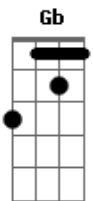

Depeche Mode - Ghosts Again

tom:

D (forma dos acordes no tom de E)

Afinação: D G C F A D

Intro: E Gb Ebm Abm Gb
E Gb Ebm Abm Gb

E Gb Ebm Abm Gb
Wasted feelings, broken meanings
E Gb Ebm Abm Gb
Time is fleeting, see what it brings
E Gb Ebm Abm Gb
Hellos, goodbyes, a thousand midnights
E Gb Ebm Abm Gb
Lost in sleepless lullabies
E Gb Ebm Abm Gb
Heaven's dreaming thoughtless thoughts, my friends
E Gb Ebm Abm Gb
We know we'll be ghosts again

(E Gb Ebm Abm Gb)
(E Gb Ebm Abm Gb)

E Gb Ebm Abm Gb
Sundays shining, silver linings
E Gb Ebm Abm Gb
Weightless hours, all my flowers

Acordes

© ukulele-chords.com

© ukulele-chords.com

© ukulele-chords.com

© ukulele-chords.com

© ukulele-chords.com

© ukulele-chords.com

© ukulele-chords.com

© ukulele-chords.com

© ukulele-chords.com

E Gb Ebm Abm Gb

A place to hide the tears that you cried

E Gb Ebm Abm Gb