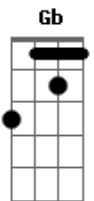

Depeche Mode - Ghosts Again

tom:

D (forma dos acordes no tom de E)

Afinação: D G C F A D

Intro: E Gb Ebm Abm Gb
E Gb Ebm Abm Gb

E Gb Ebm Abm Gb
Wasted feelings, broken meanings
E Gb Ebm Abm Gb
Time is fleeting, see what it brings
E Gb Ebm Abm Gb
Hellos, goodbyes, a thousand midnights
E Gb Ebm Abm Gb
Lost in sleepless lullabies
E Gb Ebm Abm Gb
Heaven's dreaming thoughtless thoughts, my friends
E Gb Ebm Abm Gb
We know we'll be ghosts again

(E Gb Ebm Abm Gb)
(E Gb Ebm Abm Gb)

E Gb Ebm Abm Gb
Sundays shining, silver linings
E Gb Ebm Abm Gb
Weightless hours, all my flowers

Acordes

© ukulele-chords.com

© ukulele-chords.com

© ukulele-chords.com

© ukulele-chords.com

© ukulele-chords.com

© ukulele-chords.com

© ukulele-chords.com

© ukulele-chords.com

© ukulele-chords.com

E Gb Ebm Abm Gb

A place to hide the tears that you cried

E Gb Ebm Abm Gb