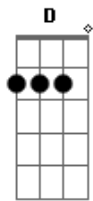

Depeche Mode - Ghosts Again

tom:

D (forma dos acordes no tom de E)

Afinação: D G C F A D

Intro: E Gb Ebm Abm Gb
E Gb Ebm Abm Gb

E Gb Ebm Abm Gb
Wasted feelings, broken meanings
E Gb Ebm Abm Gb
Time is fleeting, see what it brings
E Gb Ebm Abm Gb
Hellos, goodbyes, a thousand midnights
E Gb Ebm Abm Gb
Lost in sleepless lullabies
E Gb Ebm Abm Gb
Heaven's dreaming thoughtless thoughts, my friends
E Gb Ebm Abm Gb
We know we'll be ghosts again

(E Gb Ebm Abm Gb)
(E Gb Ebm Abm Gb)

E Gb Ebm Abm Gb
Sundays shining, silver linings
E Gb Ebm Abm Gb
Weightless hours, all my flowers

Acordes

© ukulele-chords.com