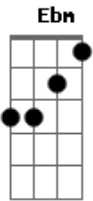

Depeche Mode - Ghosts Again

tom:

D (forma dos acordes no tom de E)

Afinação: D G C F A D

Intro: E Gb Ebm Abm Gb
E Gb Ebm Abm Gb

E Gb Ebm Abm Gb
Wasted feelings, broken meanings
E Gb Ebm Abm Gb
Time is fleeting, see what it brings
E Gb Ebm Abm Gb
Hellos, goodbyes, a thousand midnights
E Gb Ebm Abm Gb
Lost in sleepless lullabies
E Gb Ebm Abm Gb
Heaven's dreaming thoughtless thoughts, my friends
E Gb Ebm Abm Gb
We know we'll be ghosts again

(E Gb Ebm Abm Gb)
(E Gb Ebm Abm Gb)

E Gb Ebm Abm Gb
Sundays shining, silver linings
E Gb Ebm Abm Gb
Weightless hours, all my flowers

Acordes

© ukulele-chords.com

© ukulele-chords.com

© ukulele-chords.com

© ukulele-chords.com

© ukulele-chords.com

© ukulele-chords.com

© ukulele-chords.com

© ukulele-chords.com

© ukulele-chords.com

E Gb Ebm Abm Gb
A place to hide the tears that you cried
E Gb Ebm Abm Gb
Everybody says goodbye
E Gb Ebm Abm Gb
Faith is sleeping, lovers in the end
E Gb Ebm Abm Gb
Whisper: We'll be ghosts again