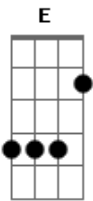

Depeche Mode - Ghosts Again

tom:

D (forma dos acordes no tom de E)

Afinação: D G C F A D

Intro: E Gb Ebm Abm Gb
E Gb Ebm Abm Gb

E Gb Ebm Abm Gb
Wasted feelings, broken meanings
E Gb Ebm Abm Gb
Time is fleeting, see what it brings
E Gb Ebm Abm Gb
Hellos, goodbyes, a thousand midnights
E Gb Ebm Abm Gb
Lost in sleepless lullabies
E Gb Ebm Abm Gb
Heaven's dreaming thoughtless thoughts, my friends
E Gb Ebm Abm Gb
We know we'll be ghosts again

(E Gb Ebm Abm Gb)
(E Gb Ebm Abm Gb)

E Gb Ebm Abm Gb
Sundays shining, silver linings
E Gb Ebm Abm Gb
Weightless hours, all my flowers

Acordes

© ukulele-chords.com

© ukulele-chords.com

© ukulele-chords.com

© ukulele-chords.com

© ukulele-chords.com

© ukulele-chords.com

© ukulele-chords.com

© ukulele-chords.com

© ukulele-chords.com

E Gb Ebm Abm Gb
A place to hide the tears that you cried
E Gb Ebm Abm Gb
Everybody says goodbye
E Gb Ebm Abm Gb
Faith is sleeping, lovers in the end
E Gb Ebm Abm Gb
Whisper: We'll be ghosts again