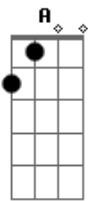

(E Gb Ebm Abm Gb)
(E Gb Ebm Abm Gb)

E Gb Ebm Abm Gb
Sundays shining, silver linings
E Gb Ebm Abm Gb
Weightless hours, all my flowers

Acordes

© ukulele-chords.com

© ukulele-chords.com

© ukulele-chords.com

© ukulele-chords.com

© ukulele-chords.com

© ukulele-chords.com

© ukulele-chords.com

© ukulele-chords.com

© ukulele-chords.com

E Gb Ebm Abm Gb
A place to hide the tears that you cried
E Gb Ebm Abm Gb
Everybody says goodbye
E Gb Ebm Abm Gb
Faith is sleeping, lovers in the end
E Gb Ebm Abm Gb
Whisper: We'll be ghosts again