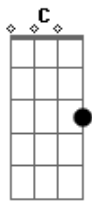

Depeche Mode - Ghosts Again

tom:

D (forma dos acordes no tom de E)

Afinação: D G C F A D

Intro: E Gb Ebm Abm Gb
E Gb Ebm Abm Gb

E Gb Ebm Abm Gb
Wasted feelings, broken meanings
E Gb Ebm Abm Gb
Time is fleeting, see what it brings
E Gb Ebm Abm Gb
Hellos, goodbyes, a thousand midnights
E Gb Ebm Abm Gb
Lost in sleepless lullabies
E Gb Ebm Abm Gb
Heaven's dreaming thoughtless thoughts, my friends
E Gb Ebm Abm Gb
We know we'll be ghosts again

(E Gb Ebm Abm Gb)
(E Gb Ebm Abm Gb)

E Gb Ebm Abm Gb
Sundays shining, silver linings
E Gb Ebm Abm Gb
Weightless hours, all my flowers

Acordes

© ukulele-chords.com

© ukulele-chords.com

© ukulele-chords.com

© ukulele-chords.com

© ukulele-chords.com

© ukulele-chords.com

© ukulele-chords.com

© ukulele-chords.com

© ukulele-chords.com

E Gb Ebm Abm Gb
A place to hide the tears that you cried
E Gb Ebm Abm Gb
Everybody says goodbye
E Gb Ebm Abm Gb
Faith is sleeping, lovers in the end
E Gb Ebm Abm Gb
Whisper: We'll be ghosts again