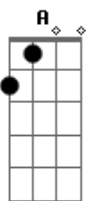

(E Gb Ebm Abm Gb)
(E Gb Ebm Abm Gb)

E Gb Ebm Abm Gb
Sundays shining, silver linings
E Gb Ebm Abm Gb
Weightless hours, all my flowers

Acordes

© ukulele-chords.com

© ukulele-chords.com

© ukulele-chords.com

© ukulele-chords.com

© ukulele-chords.com

© ukulele-chords.com

© ukulele-chords.com

© ukulele-chords.com

© ukulele-chords.com

E Gb Ebm Abm Gb

A place to hide the tears that you cried

E Gb Ebm Abm Gb