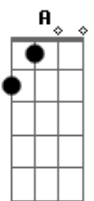

(E Gb Ebm Abm Gb)
(E Gb Ebm Abm Gb)

E Gb Ebm Abm Gb
Sundays shining, silver linings
E Gb Ebm Abm Gb
Weightless hours, all my flowers

Acordes

© ukulele-chords.com

© ukulele-chords.com

© ukulele-chords.com

© ukulele-chords.com

© ukulele-chords.com

© ukulele-chords.com

© ukulele-chords.com

© ukulele-chords.com

© ukulele-chords.com

E Gb Ebm Abm Gb

A place to hide the tears that you cried

E Gb Ebm Abm Gb