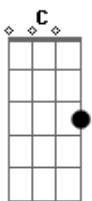

(E Gb Ebm Abm Gb)
(E Gb Ebm Abm Gb)

E Gb Ebm Abm Gb
Sundays shining, silver linings
E Gb Ebm Abm Gb
Weightless hours, all my flowers

Acordes

© ukulele-chords.com

© ukulele-chords.com

© ukulele-chords.com

© ukulele-chords.com

© ukulele-chords.com

© ukulele-chords.com

© ukulele-chords.com

© ukulele-chords.com

© ukulele-chords.com

E Gb Ebm Abm Gb

A place to hide the tears that you cried

E Gb Ebm Abm Gb