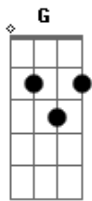

Depeche Mode - Ghosts Again

tom:

D (forma dos acordes no tom de E)

Afinação: D G C F A D

Intro: E Gb Ebm Abm Gb
E Gb Ebm Abm Gb

E Gb Ebm Abm Gb
Wasted feelings, broken meanings
E Gb Ebm Abm Gb
Time is fleeting, see what it brings
E Gb Ebm Abm Gb
Hellos, goodbyes, a thousand midnights
E Gb Ebm Abm Gb
Lost in sleepless lullabies
E Gb Ebm Abm Gb
Heaven's dreaming thoughtless thoughts, my friends
E Gb Ebm Abm Gb
We know we'll be ghosts again

(E Gb Ebm Abm Gb)
(E Gb Ebm Abm Gb)

E Gb Ebm Abm Gb
Sundays shining, silver linings
E Gb Ebm Abm Gb
Weightless hours, all my flowers

Acordes

© ukulele-chords.com

© ukulele-chords.com

© ukulele-chords.com

© ukulele-chords.com

© ukulele-chords.com

© ukulele-chords.com

© ukulele-chords.com

© ukulele-chords.com

© ukulele-chords.com

E Gb Ebm Abm Gb
A place to hide the tears that you cried
E Gb Ebm Abm Gb
Everybody says goodbye
E Gb Ebm Abm Gb
Faith is sleeping, lovers in the end
E Gb Ebm Abm Gb
Whisper: We'll be ghosts again