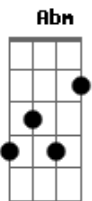

(E Gb Ebm Abm Gb)
(E Gb Ebm Abm Gb)

E Gb Ebm Abm Gb
Sundays shining, silver linings
E Gb Ebm Abm Gb
Weightless hours, all my flowers

Acordes

© ukulele-chords.com

© ukulele-chords.com

© ukulele-chords.com

© ukulele-chords.com

© ukulele-chords.com

© ukulele-chords.com

© ukulele-chords.com

© ukulele-chords.com

© ukulele-chords.com

E Gb Ebm Abm Gb

A place to hide the tears that you cried

E Gb Ebm Abm Gb