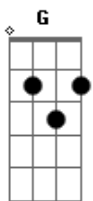

Depeche Mode - Ghosts Again

tom:

D (forma dos acordes no tom de E)

Afinação: D G C F A D

Intro: E Gb Ebm Abm Gb
E Gb Ebm Abm Gb

E Gb Ebm Abm Gb
Wasted feelings, broken meanings
E Gb Ebm Abm Gb
Time is fleeting, see what it brings
E Gb Ebm Abm Gb
Hellos, goodbyes, a thousand midnights
E Gb Ebm Abm Gb
Lost in sleepless lullabies
E Gb Ebm Abm Gb
Heaven's dreaming thoughtless thoughts, my friends
E Gb Ebm Abm Gb
We know we'll be ghosts again

(E Gb Ebm Abm Gb)
(E Gb Ebm Abm Gb)

E Gb Ebm Abm Gb
Sundays shining, silver linings
E Gb Ebm Abm Gb
Weightless hours, all my flowers

Acordes

© ukulele-chords.com

© ukulele-chords.com

© ukulele-chords.com

© ukulele-chords.com

© ukulele-chords.com

© ukulele-chords.com

© ukulele-chords.com

© ukulele-chords.com

© ukulele-chords.com

E Gb Ebm Abm Gb

A place to hide the tears that you cried

E Gb Ebm Abm Gb