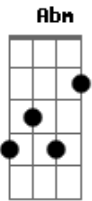

Depeche Mode - Ghosts Again

tom:

D (forma dos acordes no tom de E)

Afinação: D G C F A D

Intro: E Gb Ebm Abm Gb
E Gb Ebm Abm Gb

E Gb Ebm Abm Gb
Wasted feelings, broken meanings
E Gb Ebm Abm Gb
Time is fleeting, see what it brings
E Gb Ebm Abm Gb
Hellos, goodbyes, a thousand midnights
E Gb Ebm Abm Gb
Lost in sleepless lullabies
E Gb Ebm Abm Gb
Heaven's dreaming thoughtless thoughts, my friends
E Gb Ebm Abm Gb
We know we'll be ghosts again

(E Gb Ebm Abm Gb)
(E Gb Ebm Abm Gb)

E Gb Ebm Abm Gb
Sundays shining, silver linings
E Gb Ebm Abm Gb
Weightless hours, all my flowers

Acordes

© ukulele-chords.com

© ukulele-chords.com

© ukulele-chords.com

© ukulele-chords.com

© ukulele-chords.com

© ukulele-chords.com

© ukulele-chords.com

© ukulele-chords.com

© ukulele-chords.com

E Gb Ebm Abm Gb
A place to hide the tears that you cried
E Gb Ebm Abm Gb
Everybody says goodbye
E Gb Ebm Abm Gb
Faith is sleeping, lovers in the end
E Gb Ebm Abm Gb
Whisper: We'll be ghosts again

(E Gb Ebm Abm Gb)
(E Gb Ebm Abm Gb)

E Gb Ebm Abm Gb
Heaven's dreaming thoughtless thoughts, my friends
E Gb Ebm Abm Gb
We know we'll be ghosts again
E Gb Ebm Abm Gb
Faith is sleeping, lovers in the end
E Gb Ebm Abm Gb
Whisper: We'll be ghosts again