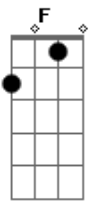

Depeche Mode - Ghosts Again

tom:

D (forma dos acordes no tom de E)

Afinação: D G C F A D

Intro: E Gb Ebm Abm Gb
E Gb Ebm Abm Gb

E Gb Ebm Abm Gb
Wasted feelings, broken meanings
E Gb Ebm Abm Gb
Time is fleeting, see what it brings
E Gb Ebm Abm Gb
Hellos, goodbyes, a thousand midnights
E Gb Ebm Abm Gb
Lost in sleepless lullabies
E Gb Ebm Abm Gb
Heaven's dreaming thoughtless thoughts, my friends
E Gb Ebm Abm Gb
We know we'll be ghosts again

(E Gb Ebm Abm Gb)
(E Gb Ebm Abm Gb)

E Gb Ebm Abm Gb
Sundays shining, silver linings
E Gb Ebm Abm Gb
Weightless hours, all my flowers

Acordes

© ukulele-chords.com

© ukulele-chords.com

© ukulele-chords.com

© ukulele-chords.com

© ukulele-chords.com

© ukulele-chords.com

© ukulele-chords.com

© ukulele-chords.com

© ukulele-chords.com

E Gb Ebm Abm Gb
A place to hide the tears that you cried
E Gb Ebm Abm Gb
Everybody says goodbye
E Gb Ebm Abm Gb
Faith is sleeping, lovers in the end
E Gb Ebm Abm Gb
Whisper: We'll be ghosts again