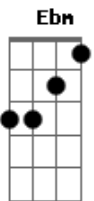

Depeche Mode - Ghosts Again

tom:

D (forma dos acordes no tom de E)

Afinação: D G C F A D

Intro: E Gb Ebm Abm Gb
E Gb Ebm Abm Gb

E Gb Ebm Abm Gb
Wasted feelings, broken meanings
E Gb Ebm Abm Gb
Time is fleeting, see what it brings
E Gb Ebm Abm Gb
Hellos, goodbyes, a thousand midnights
E Gb Ebm Abm Gb
Lost in sleepless lullabies
E Gb Ebm Abm Gb
Heaven's dreaming thoughtless thoughts, my friends
E Gb Ebm Abm Gb
We know we'll be ghosts again

(E Gb Ebm Abm Gb)
(E Gb Ebm Abm Gb)

E Gb Ebm Abm Gb
Sundays shining, silver linings
E Gb Ebm Abm Gb
Weightless hours, all my flowers

Acordes

© ukulele-chords.com

© ukulele-chords.com

© ukulele-chords.com

© ukulele-chords.com

© ukulele-chords.com

© ukulele-chords.com

© ukulele-chords.com

© ukulele-chords.com

© ukulele-chords.com

E Gb Ebm Abm Gb

A place to hide the tears that you cried

E Gb Ebm Abm Gb