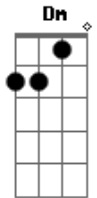

© ukulele-chords.com