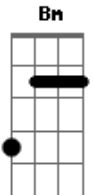

© ukulele-chords.com

© ukulele-chords.com