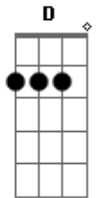

Depeche Mode - Enjoy the silence

tom:

Intro: **Bm** **D**

[Primeira Parte]

Bm
Words like violence
Dm
Break the silence
G
Come crashing in
G
Into my little world

Bm
Painful to me
Dm
Pierce right through me
G
Can't you understand
G
Oh my little girl

[Refrão]

Em **G**
All I ever wanted, all I ever needed
Bm **D**
Is here in my arms
Em **G**
Words are very unnecessary
Bm **Bb**

They can only do harm

(**Bm** **D**)

[Segunda Parte]

Bm
Vows are spoken
Dm
To be broken
G
Feelings are intense
G
Words are trivial

Bm
Pleasures remain
Dm
So does the pain
G
Words are meaningless
G
And forgettable

[Refrão]

Em **G**
All I ever wanted, all I ever needed
Bm **D**
Is here in my arms
Em **G**
Words are very unnecessary
Bm **Bb**
They can only do harm

Acordes

© ukulele-chords.com