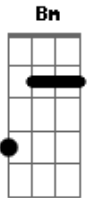

© ukulele-chords.com