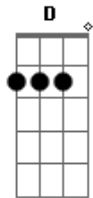

Depeche Mode - Enjoy the silence

tom:

Intro: **Bm** **D**

[Primeira Parte]

Bm
Words like violence
Dm
Break the silence
G
Come crashing in
G
Into my little world

Bm
Painful to me
Dm
Pierce right through me
G
Can't you understand
G
Oh my little girl

[Refrão]

Em **G**
All I ever wanted, all I ever needed
Bm **D**
Is here in my arms
Em **G**
Words are very unnecessary
Bm **Bb**

They can only do harm

(**Bm** **D**)

[Segunda Parte]

Bm
Vows are spoken
Dm
To be broken
G
Feelings are intense
G
Words are trivial

Bm
Pleasures remain
Dm
So does the pain
G
Words are meaningless
G
And forgettable

[Refrão]

Em **G**
All I ever wanted, all I ever needed
Bm **D**
Is here in my arms
Em **G**
Words are very unnecessary
Bm **Bb**
They can only do harm

Acordes

© ukulele-chords.com