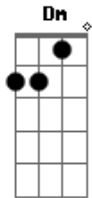

Depeche Mode - Enjoy the silence

tom:

Intro: **Bm** **D**

[Primeira Parte]

Bm
Words like violence
Dm
Break the silence
G
Come crashing in
G
Into my little world

Bm
Painful to me
Dm
Pierce right through me
G
Can't you understand
G
Oh my little girl

[Refrão]

Em **G**
All I ever wanted, all I ever needed
Bm **D**
Is here in my arms
Em **G**
Words are very unnecessary
Bm **Bb**

They can only do harm

(**Bm** **D**)

[Segunda Parte]

Bm
Vows are spoken
Dm
To be broken
G
Feelings are intense
G
Words are trivial

Bm
Pleasures remain
Dm
So does the pain
G
Words are meaningless
G
And forgettable

[Refrão]

Em **G**
All I ever wanted, all I ever needed
Bm **D**
Is here in my arms
Em **G**
Words are very unnecessary
Bm **Bb**
They can only do harm

Acordes

© ukulele-chords.com

© ukulele-chords.com

© ukulele-chords.com

© ukulele-chords.com

© ukulele-chords.com

© ukulele-chords.com