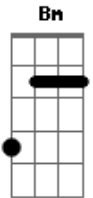

© ukulele-chords.com