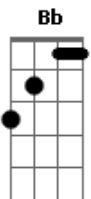

© ukulele-chords.com