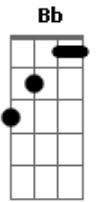

© ukulele-chords.com