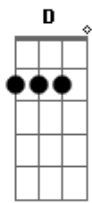

Depeche Mode - Blue Dress

Tom: D

(intro 4x) D D Bm Bm

D D
Put it on
Bm Bm
And don't say a word
D D
Put it on
Bm Bm
The one that I prefer
D D
Put it on
Bm Bm
And stand before my eyes
D D
Put it on
Bm Bm
Please don't question why
D

Can you believe

D Gbm
Something so simple
D Gbm
Something so trivial
Bm A E
Makes me a happy man
Can't you understand
D
Say you believe
Gbm
Just how easy
D Gbm B
It is to please me
Bm G
Because when you learn
Bb E
You'll know what makes the world turn

Acordes