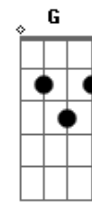

© ukulele-chords.com