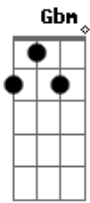

Depeche Mode - Blue Dress

Tom: D

(intro 4x) D D Bm Bm

D D
Put it on
Bm Bm
And don't say a word
D D
Put it on
Bm Bm
The one that I prefer
D D
Put it on
Bm Bm
And stand before my eyes
D D
Put it on
Bm Bm
Please don't question why
D

Can you believe

D Gbm
Something so simple
D Gbm
Something so trivial
Bm A E
Makes me a happy man
Can't you understand
D
Say you believe
Gbm
Just how easy
D Gbm B
It is to please me
Bm G
Because when you learn
Bb E
You'll know what makes the world turn

Acordes

© ukulele-chords.com

© ukulele-chords.com

© ukulele-chords.com

© ukulele-chords.com

© ukulele-chords.com

© ukulele-chords.com

© ukulele-chords.com

© ukulele-chords.com