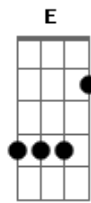

© ukulele-chords.com