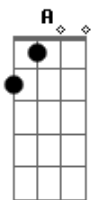

© ukulele-chords.com