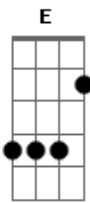

© ukulele-chords.com