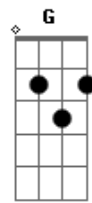

© ukulele-chords.com