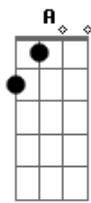

© ukulele-chords.com