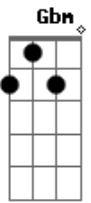

© ukulele-chords.com