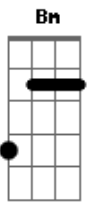

© ukulele-chords.com

© ukulele-chords.com