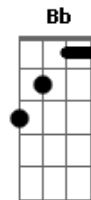

© ukulele-chords.com