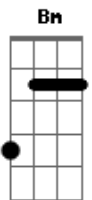

© ukulele-chords.com

© ukulele-chords.com