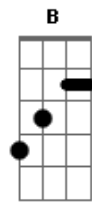

© ukulele-chords.com