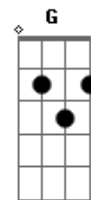

© ukulele-chords.com