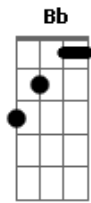

© ukulele-chords.com