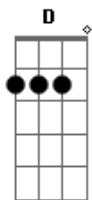

Depeche Mode - Blue Dress

Tom: D

(intro 4x) D D Bm Bm

D D
Put it on
Bm Bm
And don't say a word
D D
Put it on
Bm Bm
The one that I prefer
D D
Put it on
Bm Bm
And stand before my eyes
D D
Put it on
Bm Bm
Please don't question why
D

Can you believe

D Gbm
Something so simple
D Gbm
Something so trivial
Bm A E
Makes me a happy man
Can't you understand
D
Say you believe
Gbm
Just how easy
D Gbm B
It is to please me
Bm G
Because when you learn
Bb E
You'll know what makes the world turn

Acordes