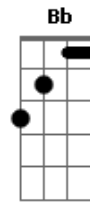

© ukulele-chords.com