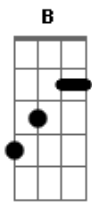

© ukulele-chords.com