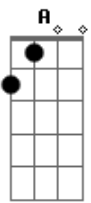

© ukulele-chords.com