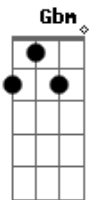

Depeche Mode - Blue Dress

Tom: D

(intro 4x) D D Bm Bm

D D
Put it on
Bm Bm
And don't say a word
D D
Put it on
Bm Bm
The one that I prefer
D D
Put it on
Bm Bm
And stand before my eyes
D D
Put it on
Bm Bm
Please don't question why
D

Can you believe

D Gbm
Something so simple
D Gbm
Something so trivial
Bm A E
Makes me a happy man
Can't you understand
D
Say you believe
Gbm
Just how easy
D Gbm B
It is to please me
Bm G
Because when you learn
Bb E
You'll know what makes the world turn

Acordes

© ukulele-chords.com

© ukulele-chords.com

© ukulele-chords.com

© ukulele-chords.com

© ukulele-chords.com

© ukulele-chords.com

© ukulele-chords.com

© ukulele-chords.com