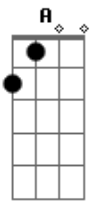

© ukulele-chords.com