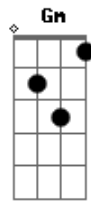

© ukulele-chords.com