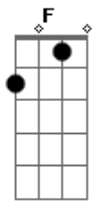

Depeche Mode - Barrel Of a Gun

Tom: F

(verse) (0 40)
(hear the song for the right rhythm)

(bridge)
Em
what do you expect to be?
what is it you want?
whatever you've planned for me
A Gm Gb Em
i'm not the one

(bridge I) (1 16)

(bridge II) (2 48)

(chorus)
Em A Gm
whatever i've done
F
i've been staring down the barrel of a gun
C B Em

(chorus) (3 11)

= palm mute
x = mute string
~ = hold
/ = slide

Acordes

© ukulele-chords.com