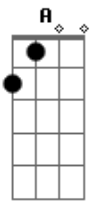

© ukulele-chords.com