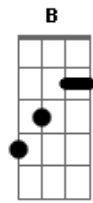

© ukulele-chords.com