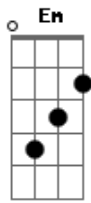

© ukulele-chords.com