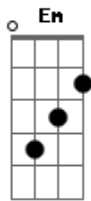

Depeche Mode - Barrel Of a Gun

Tom: F

(verse) (0 40)
(hear the song for the right rhythm)

(bridge)
Em
what do you expect to be?
what is it you want?
whatever you've planned for me
A Gm Gb Em
i'm not the one

(bridge I) (1 16)

(bridge II) (2 48)

(chorus)
Em A Gm
whatever i've done
F
i've been staring down the barrel of a gun
C B Em

(chorus) (3 11)

= palm mute
x = mute string
~ = hold
/ = slide

Acordes

© ukulele-chords.com