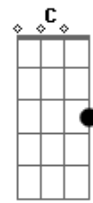

© ukulele-chords.com