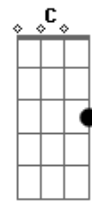

© ukulele-chords.com