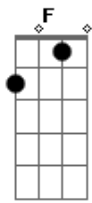

Depeche Mode - Barrel Of a Gun

Tom: **F**

(verse) (0 40)
(hear the song for the right rhythm)

(bridge)
Em
what do you expect to be?
what is it you want?
whatever you've planned for me

A **Gm Gb** **Em**
i'm not the one

(chorus)
Em **A Gm**
whatever i've done

F
i've been staring down the barrel of a gun

C B Em

(bridge I) (1 16)

(bridge II) (2 48)

(chorus) (3 11)

= palm mute
x = mute string
~ = hold
/ = slide

Acordes