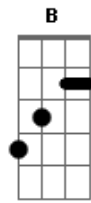

© ukulele-chords.com