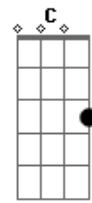

© ukulele-chords.com