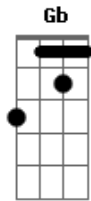

© ukulele-chords.com