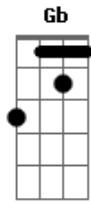

© ukulele-chords.com