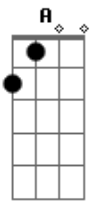

© ukulele-chords.com