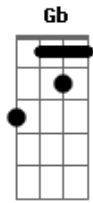

© ukulele-chords.com