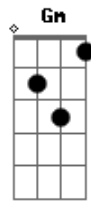

© ukulele-chords.com