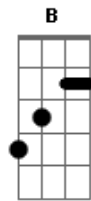

© ukulele-chords.com