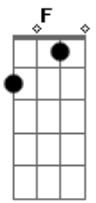

Depeche Mode - Barrel Of a Gun

Tom: **F**

(verse) (0 40)
(hear the song for the right rhythm)

(bridge)
Em
what do you expect to be?
what is it you want?
whatever you've planned for me

A **Gm** **Gb** **Em**
i'm not the one

(chorus)
Em **A** **Gm**
whatever i've done

F
i've been staring down the barrel of a gun

C **B** **Em**

(bridge I) (1 16)

(bridge II) (2 48)

(chorus) (3 11)

= palm mute
x = mute string
~ = hold
/ = slide

Acordes