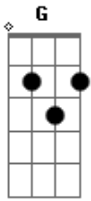

I never go back ^{Dm}
No, no, no ^F
I never go ^{Am}
I never go back ^G

(Dm F Am G)
(Dm F Am G)

[Refrão]

Always look around girl ^{Dm}
Try to see the good things ^F
Why you always say that you've never done wrong? ^{Am} ^G
"Why you never hold me? ^{Dm}

Tell me that you love me ^F
Why you always say that youâd never let go?" ^{Am} ^G

I never go back ^{Dm}
No, no, no ^F
I never go ^{Am}
I never go back ^G
I never go back ^{Dm}
No, no, no ^F
I never go ^{Am}
I never go back ^G

Acordes

© ukulele-chords.com