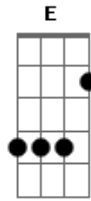

© ukulele-chords.com