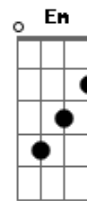

ukulele-chords.com