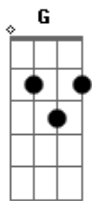

Dennis Brown - Mr. Fix It

Tom: D
 Intro: D Gbm G A
 D Gbm G A

 D Gbm G D
 If you're feeling lonely, 'cause your one and only
 D Bm A
 Boy has found a girl and gone away

 D D Gbm G
 Just you reach for the phone, I'll be there at home
 D A D A

My name is Fix It and I'll be there

 D Gbm G D
 If your heart's been shattered, the pieces are scattered

 D Bm A
 All across the ground of loneliness

 D D Gbm G
 Just you reach for the phone, I'll be there at home
 D A D

Em A D
 Love is not a bed of roses

 Em A D
 And life is not as easy as it seems

 E Gbm
 If you're being mistreated by your lover

 E A
 Don?t worry, come see me

 D Gbm G D
 If your heart's been shattered, the pieces are scattered

 D Bm A
 All across the ground of loneliness

 D D Gbm G
 Just you reach for the phone, I'll be there at home
 D A D A

My name is Fix It and I'll be there

(D Gbm G A)

Acordes

© ukulele-chords.com

© ukulele-chords.com