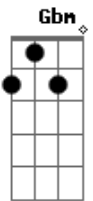

© ukulele-chords.com

© ukulele-chords.com