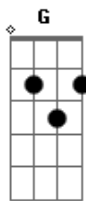

© ukulele-chords.com