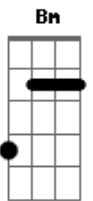

© ukulele-chords.com