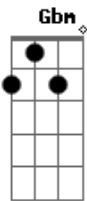

© ukulele-chords.com