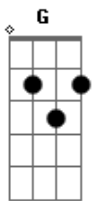

© ukulele-chords.com