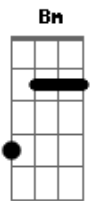

© ukulele-chords.com