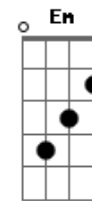

© ukulele-chords.com