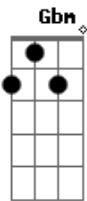

ukulele-chords.com