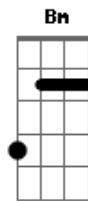

© ukulele-chords.com