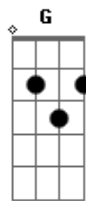

ukulele-chords.com