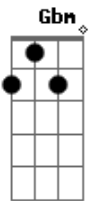

Dennis Brown - Mr. Fix It

Tom: D
 Intro: D Gbm G A
 D Gbm G A

 D Gbm G D
 If you're feeling lonely, 'cause your one and only
 D Bm A
 Boy has found a girl and gone away

 D D Gbm G
 Just you reach for the phone, I'll be there at home
 D A D A

 D Bm A
 All across the ground of loneliness

 D D Gbm G
 Just you reach for the phone, I'll be there at home
 D A D A

My name is Fix It and I'll be there

(D Gbm G A)

Acordes

© ukulele-chords.com

© ukulele-chords.com