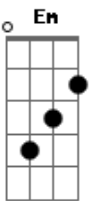

© ukulele-chords.com