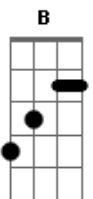

Demons & Wizards - Fiddler on The Green

Tom: B

(com acordes na forma de C)

Afinação: Eb Ab Db Gb Bb Eb Am

Sad voices, they're calling

Our precious girl she can't be gone

How bitter this morning, When daddy's darling

Went out and started her day

(Batida)

Wasn't there a dream, last night

Like a spring never ending

Still the water runs clear through my mind

On the field I can see a fiddler

The fiddler on the green

And a saaad boy

I took him too early

Would you mind

Would you mind

Would you mind

If I take you

(Dedilhado)
[interlúdio/solo]

To be with you
To be with you
To be with you
To be with you

(Dedilhado)

The sun seemed bright, The air was clear

The air was clear

A trick of light, Turned red into green

She saw the light

Her face was pale, Her body smashed

Her beauty's gone

(Batida)

Isn't it a shame

The reaper said

He is quite alone here

And still waiting for you

Oh I really did fail for the first time

Spoke the fiddler, poor old fiddler

The fiddler on the green

The fiddler on the green

It would be nice ...

[Am]
Take my hand!

[Distortion kicks in]

Just hold my hand
I'll take you there
Your pain will go away
Ahh

(Guitarra Base - última parte)

Eb	|-----|	|-----|
Bb	|-----|	|-----|
Gb	| -2-----5-----|	|-----|
Db	| -2-----5-----5-----|	| -3-----5-----|
Ab	| -0-----3-----5-----|	| -3-----5-----|
Eb	|-----3-----|	| -1-----3-----|

Acordes

© ukulele-chords.com