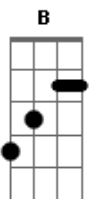

Demons & Wizards - Fiddler on The Green

Tom: **B**

(com acordes na forma de **C**)

Afinação: **E_b A_b D_b G_b B_b E_b A_m**

Sad voices, they're calling

Our precious girl she can't be gone

How bitter this morning, When daddy's darling

Went out and started her day

(Batida)

Wasn't there a dream, last night

Like a spring never ending

Still the water runs clear through my mind

On the field I can see a fiddler

The fiddler on the green

And a saaaaad boy

I took him too early

Would you mind

Would you mind

Would you mind

If I take you

(Dedilhado)
[interlúdio/solo]

To be with you
To be with you
To be with you
To be with you

(Dedilhado)

The sun seemed bright, The air was clear

The air was clear

A trick of light, Turned red into green

She saw the light

Her face was pale, Her body smashed

Her beauty's gone

(Batida)

Isn't it a shame

The reaper said

He is quite alone here

And still waiting for you

Oh I really did fail for the first time

Spoke the fiddler, poor old fiddler

The fiddler on the green

The fiddler on the green

It would be nice ...

[**A_m**]
Take my hand!

[Distortion kicks in]

Just hold my hand
I'll take you there
Your pain will go away
Ahh

(Guitarra Base - última parte)

E_b	|-----|	|-----|
B_b	|-----|	|-----|
G_b	| -2-----5-----|	|-----|
D_b	| -2-----5-----5-----|	| -3-----5-----|
A_b	| -0-----3-----5-----|	| -3-----5-----|
E_b	|-----3-----|	| -1-----3-----|

Acordes

© ukulele-chords.com