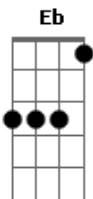

© ukulele-chords.com