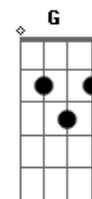

© ukulele-chords.com