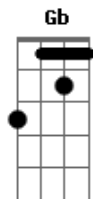

© ukulele-chords.com