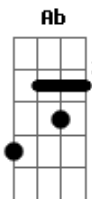

© ukulele-chords.com