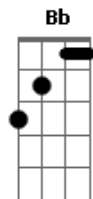

© ukulele-chords.com