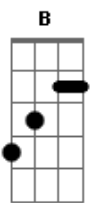

Demon Hunter - The Heart Of A Graveyard

Tom: A

Verse 1:

B Gbm A E
Everything in time
B Gbm D E
Set your eyes upon the shallow surface
B Gbm A E
Hollow out your mind
B Gbm D E
How divine you disengage yourself

A E

A shot in the dark

Gbm D A E

Intro:

Tell me that your hopes and dreams don?t end in the heart of a graveyard

Gbm D

Tell me that your final home is not a

A E

A shot in the dark

Gbm D A E B

Db D
Tell me that your hopes and dreams don?t end in the heart

Acordes

© ukulele-chords.com

© ukulele-chords.com

© ukulele-chords.com

© ukulele-chords.com