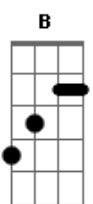

© ukulele-chords.com

© ukulele-chords.com