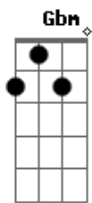

Demon Hunter - The Heart Of A Graveyard

Tom: A

Verse 1:

B Gbm A E
Everything in time
B Gbm D E
Set your eyes upon the shallow surface
B Gbm A E
Hollow out your mind
B Gbm D E
How divine you disengage yourself

A E

A shot in the dark

Gbm D A E

Intro:

Tell me that your hopes and dreams don?t end in the heart of a graveyard

Gbm D

Tell me that your final home is not a

A E

A shot in the dark

Gbm D A E B

Db D
Tell me that your hopes and dreams don?t end in the heart

Acordes

© ukulele-chords.com

© ukulele-chords.com

© ukulele-chords.com

© ukulele-chords.com