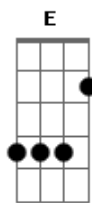

Demon Hunter - The Heart Of A Graveyard

Tom: A

Verse 1:

B Gbm A E
Everything in time
B Gbm D E
Set your eyes upon the shallow surface
B Gbm A E
Hollow out your mind
B Gbm D E
How divine you disengage yourself

A E

A shot in the dark

Gbm D A E

Intro:

Tell me that your hopes and dreams don?t end in the heart of a graveyard

Gbm D

Tell me that your final home is not a

A E

A shot in the dark

Gbm D A E B

Db D
Tell me that your hopes and dreams don?t end in the heart

Acordes

© ukulele-chords.com

© ukulele-chords.com

© ukulele-chords.com

© ukulele-chords.com