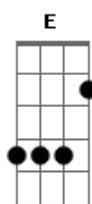

© ukulele-chords.com