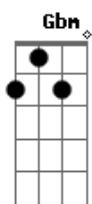

Demon Hunter - The Heart Of A Graveyard

Tom: A

Verse 1:

B Gbm A E
Everything in time
B Gbm D E
Set your eyes upon the shallow surface
B Gbm A E
Hollow out your mind
B Gbm D E
How divine you disengage yourself

Pre-Chorus:

Gbm D A E
Tell me, tell me of your consolation
Gbm D A E
Tell me, I am lost in the grey

Chorus:

Gbm D
Tell me that your final home is not a
A E
A shot in the dark
Gbm D A E

Intro:
Tell me that your hopes and dreams don?t end in the heart of a graveyard

Verse 2:

B Gbm E
Set aside your soul
B Gbm D E
Let tomorrow realize itself

Pre-Chorus:

Gbm D A E
Tell me, tell me of your consolation
Gbm D A E
Tell me, I am lost in the grey

Chorus:

Gbm D
Tell me that your final home is not a
A E

A shot in the dark

Gbm D A E

Intro:

Tell me that your hopes and dreams don?t end in the heart of a graveyard

Gbm D

Tell me that your final home is not a

A E

A shot in the dark

Gbm D A E
Tell me that your hopes and dreams don?t end in the heart

Bridge:

B Db D
Brace for the ending
B Db D
You may not see
B Db D
Will you stop descending
B Db D
Six shallow feet?

Pre-Chorus:

No Chords
Tell me, tell me of your consolation
Tell me, I am lost in the grey

Chorus:

Gbm D
Tell me that your final home is not a
A E
A shot in the dark
Gbm D A E

Intro:

Tell me that your hopes and dreams don?t end in the heart of a graveyard

Gbm D

Tell me that your final home is not a

A E

A shot in the dark

Gbm D A E B
Db D
Tell me that your hopes and dreams don?t end in the heart

Acordes

© ukulele-chords.com

© ukulele-chords.com

© ukulele-chords.com

© ukulele-chords.com

© ukulele-chords.com

© ukulele-chords.com