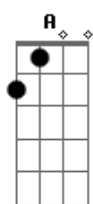

Demon Hunter - The Heart Of A Graveyard

Tom: A

Verse 1:

B Gbm A E
Everything in time
B Gbm D E
Set your eyes upon the shallow surface
B Gbm A E
Hollow out your mind
B Gbm D E
How divine you disengage yourself

Pre-Chorus:

Gbm D A E
Tell me, tell me of your consolation
Gbm D A E
Tell me, I am lost in the grey

Chorus:

Gbm D
Tell me that your final home is not a
A E
A shot in the dark
Gbm D A E

Intro:
Tell me that your hopes and dreams don?t end in the heart of a graveyard

Verse 2:

B Gbm E
Set aside your soul
B Gbm D E
Let tomorrow realize itself

Pre-Chorus:

Gbm D A E
Tell me, tell me of your consolation
Gbm D A E
Tell me, I am lost in the grey

Chorus:

Gbm D
Tell me that your final home is not a
A E

A shot in the dark

Gbm D A E

Intro:

Tell me that your hopes and dreams don?t end in the heart of a graveyard

Gbm D

Tell me that your final home is not a

A E

A shot in the dark

Gbm D A E
Tell me that your hopes and dreams don?t end in the heart

Bridge:

B Db D
Brace for the ending
B Db D
You may not see
B Db D
Will you stop descending
B Db D
Six shallow feet?

Pre-Chorus:

No Chords
Tell me, tell me of your consolation
Tell me, I am lost in the grey

Chorus:

Gbm D
Tell me that your final home is not a
A E
A shot in the dark
Gbm D A E

Intro:

Tell me that your hopes and dreams don?t end in the heart of a graveyard

Gbm D

Tell me that your final home is not a

A E

A shot in the dark

Gbm D A E B
Db D
Tell me that your hopes and dreams don?t end in the heart

Acordes