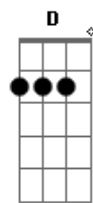

Demon Hunter - The Heart Of A Graveyard

Tom: A

Verse 1:

B Gbm A E
Everything in time
B Gbm D E
Set your eyes upon the shallow surface
B Gbm A E
Hollow out your mind
B Gbm D E
How divine you disengage yourself

A E

A shot in the dark

Gbm D A E

Intro:

Tell me that your hopes and dreams don?t end in the heart of a graveyard

Gbm D

Tell me that your final home is not a

A E

A shot in the dark

Gbm D A E B

Db D
Tell me that your hopes and dreams don?t end in the heart

Acordes

© ukulele-chords.com

© ukulele-chords.com

© ukulele-chords.com

© ukulele-chords.com