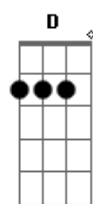

© ukulele-chords.com