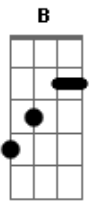

Guitar 2
pm . . . . .

Guitar 1
pm . . . . .

Guitar 1
pm . . . . .
.

Guitar 2
pm . . . . .

Guitar 2

Guitar 1

Guitar 2

Guitar 1
pm . . . . .
.

Guitar 1

Guitar 2

pm . . . . .

Guitar 2

Guitar 1
pm . . . . .
.

pm . . . . .

Guitar 1

Guitar 2

Guitar 2

pm . . . . .

Bridge 2

Outro

Verse

Guitar 1 & 2

(x2)

pm . . . . .

Acordes

© ukulele-chords.com