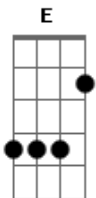

Demon Hunter - Ribcage

Tom: E

. . . . .

This is a great song. I love it! Adam K tabbed this but im just putt in on UG.

Gtr. 1

From: The Triptych

Pre-Chorus

palm mute=..., etc.
S>=slide up
s=slide
h=hammer on
v=vibrato
p=pull off
Intro:

Chorus

Bridge

Verse 1

Starts with

C#[-----]
G#[-----]
E [-----]
B [--0--]
F#[--0--]
B [--0--]

Gtr. 2

Then

Then

. . . . .

Gtr. 2

Then

Gtr. 2

Gtr. 1

Then

Pre-Chorus

Gtr. 2

Both guitars

Gtr.1

Chorus

. . . . .
. . . . .

Interlude

Interlude

Verse 2

Gtr. 2

Then both guitars

Gtr. 2

Chorus

Then

Ending

Gtr. 2

. . . . .

Tabbed by Adam K

Acordes

© ukulele-chords.com