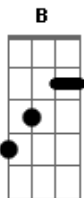

© ukulele-chords.com