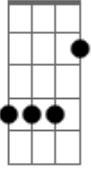

E

© ukulele-chords.com