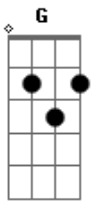

Demon Hunter - My Throat Is An Open Grave

Tom: **G**

Riff 3

Tuning: Drop **C** (CGCFAD)

Outro

Riff 1- Use a chorus effect

let this note ring

Riff 2- Tons of Distortion

Song Order:

Play on the second time of riff 2

Riff 1 x3
Riff 2 x3&1/2
Riff 1 x2
Riff 2 x3&1/2
Riff 3 x2
Outro x1

Acordes

© ukulele-chords.com

© ukulele-chords.com

© ukulele-chords.com