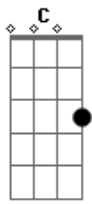

Demon Hunter - My Throat Is An Open Grave

Tom: **G**

Riff 3

Tuning: Drop **C** (CGCFAD)

Outro

Riff 1- Use a chorus effect

let this note ring

Riff 2- Tons of Distortion

Song Order:

Play on the second time of riff 2

Riff 1 x3
Riff 2 x3&1/2
Riff 1 x2
Riff 2 x3&1/2
Riff 3 x2
Outro x1

Acordes

© ukulele-chords.com

© ukulele-chords.com

© ukulele-chords.com