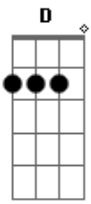

Demon Hunter - My Throat Is An Open Grave

Tom: **G**

Riff 3

Tuning: Drop **C** (CGCFAD)

Outro

Riff 1- Use a chorus effect

let this note ring

Riff 2- Tons of Distortion

Song Order:

Play on the second time of riff 2

Riff 1 x3
Riff 2 x3&1/2
Riff 1 x2
Riff 2 x3&1/2
Riff 3 x2
Outro x1

Acordes

© ukulele-chords.com

© ukulele-chords.com

© ukulele-chords.com