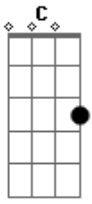

© ukulele-chords.com