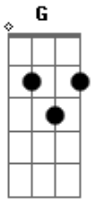

Demon Hunter - My Throat Is An Open Grave

Tom: **G**

Riff 3

Tuning: Drop **C** (CGCFAD)

Outro

Riff 1- Use a chorus effect

let this note ring

Riff 2- Tons of Distortion

Song Order:

Play on the second time of riff 2

Riff 1 x3
Riff 2 x3&1/2
Riff 1 x2
Riff 2 x3&1/2
Riff 3 x2
Outro x1

Acordes

© ukulele-chords.com