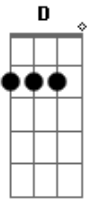

© ukulele-chords.com