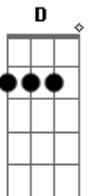

© ukulele-chords.com