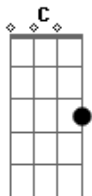

Am C
Sumaneun gieok gieok

Em D Bm
I nunchi eopge bochae neol mani

[Final] C Em G
Am C Em D

Acordes

© ukulele-chords.com

© ukulele-chords.com

© ukulele-chords.com

© ukulele-chords.com