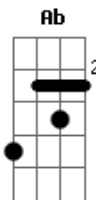

Capostrate na 1ª casa

Intro: Am Em G D

[Primeira Parte]

Am
We were going way too fast
Em
Chasing down the hourglass
G
Running from the past
D
Heading out with no direction
Am
A kerosene beauty queen
Em
Looking for her matchstick king
G
To burn in to my heart
D
Hand in to the flame
We could set the world ablaze cause

[Refrão]

Am
Baby, you're all I need
Em
Come now, set me free
G D
Like a wildfire, like a wildfire
Am
Breathless, I can't resist
Em
Melt with your scarlet kiss
G D
Like a wildfire, like a wildfire

[Segunda Parte]

Am
I look into your sunset eyes
Em
Waiting for the moon to rise
G
So I can feel your heat
D
This love is so completely crazy
Am
You've been fign with my dreams
Em

Ripped me like your torn up jeans
G
I don't even care
D
You can take me there
You can set me my world ablaze ?cause

[Refrão]

Am
Baby, you're all I need
Em
Come now, set me free
G D
Like a wildfire, like a wildfire
Am
Breathless, I can't resist
Em
Melt with your scarlet kiss
G D
Like a wildfire, like a wildfire

[Ponte]

C
Baby tell me where you wanna run, run
Em
Cause I've been burning like the morning sun
G Bm
Take my hand, you can burn this city with me

Am
Play me like your first guitar
Em
Where every single notes too hard
G
I don't even care
D
You can take me there
We can set the world on fire

[Refrão]

Am
Baby, you're all I need
Em
Come now, set me free
G D
Like a wildfire, like a wildfire
Am
Breathless, I can't resist
Em
Melt with your scarlet kiss
G D
Like a wildfire, like a wildfire

Acordes

© ukulele-chords.com