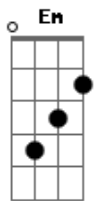

© ukulele-chords.com