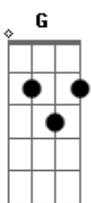

G
Who will I be?
C
It's up to me
D C G
All the never ending possibilities
C
That I can see
D C
There's nothing that I can't do
G
Who will I be?
C
Yes, I believe
D C
I get to make the future what I want to
G A C
If I can become anyone and know the choice is up to me
Who will I be?

E D C D
Yeah yeah...

E
If I decide,
D C
I'm the girl to change the world
D E
I can do it any time.
D C
Opportunity right in front of me
D
And the choice is all mine
C

Why not, try everything?
D C
Why stop, reach for any dream?
D G
I can rock, cause it's my life.
A
And now's the time

G
Who will I be?
C
It's up to me
D C G
All the never ending possibilities
C
That I can see
D C
There's nothing that I can't do
G
Who will I be?
C
Yes, I believe
D C
I get to make the future what I want to
G A C
If I can become anyone and know the choice is up to me
C
Who will I be?

C
I wanna find out who I am inside.
C
Who will I be?
D
I wanna show the, the way that I can shine...
E D C D E D C
Yeah... Oh yeah... yeah...

G (1x)
Who will I be?
C (1x)
It's up to me
D (2x) C G
All the never ending possibilities
C
That I can see
D C
There's nothing that I can't do
G
Who will I be?
C
Yes, I believe
D C
I get to make the future what I want to
G A C
If I can become anyone and know the choice is up to me
C
Who will I be?
E D C D
Whoohoo... who will I be?
E D G
Who will I be!

Acordes

© ukulele-chords.com