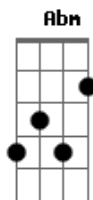

Intr 2x: Ebm B Gb Db

Ebm B Gb
Alone inside
Db Ebm B
I can only hear your voice
Gb Db
ringing through the noise
Ebm B Gb
can't find my mind
Db Ebm B
keeps on coming back to you
Gb Db
yeah always back to you

Until you're mine
Ebm
I have to find
B
a way to fill this hole inside
Gb Db
I can't survive
Ebm
without you here by my side
B Gb Bbm
until you're mine
Eb
not gonna be even close to complete
B Abm Bbm Ebm B Gb Db Ebm B Gb Db
I won't rest until you're mine

Ebm B Gb
My state of mind
Db Ebm
has finally got best of me
Db B
I need you next to me

Acordes

© ukulele-chords.com

© ukulele-chords.com

© ukulele-chords.com

© ukulele-chords.com

© ukulele-chords.com

© ukulele-chords.com