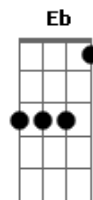

© ukulele-chords.com