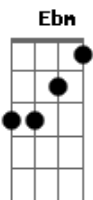

© ukulele-chords.com