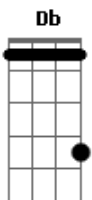

Intr 2x: Ebm B Gb Db

Ebm B Gb
Alone inside
Db Ebm B
I can only hear your voice
Gb Db
ringing through the noise
Ebm B Gb
can't find my mind
Db Ebm B
keeps on coming back to you
Gb Db
yeah always back to you

Until you're mine
Ebm
I have to find
B
a way to fill this hole inside
Gb Db
I can't survive
Ebm
without you here by my side
B Gb Bbm
until you're mine
Eb
not gonna be even close to complete
B Abm Bbm Ebm B Gb Db Ebm B Gb Db
I won't rest until you're mine

Ebm B Gb
My state of mind
Db Ebm
has finally got best of me
Db B
I need you next to me

Acordes

© ukulele-chords.com

© ukulele-chords.com

© ukulele-chords.com

© ukulele-chords.com

© ukulele-chords.com

© ukulele-chords.com