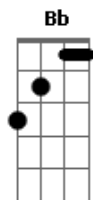

Intr 2x: Ebm B Gb Db

Ebm B Gb
Alone inside
Db Ebm B
I can only hear your voice
Gb Db
ringing through the noise
Ebm B Gb
can't find my mind
Db Ebm B
keeps on coming back to you
Gb Db
yeah always back to you

Until you're mine
Ebm
I have to find
B
a way to fill this hole inside
Gb Db
I can't survive
Ebm
without you here by my side
B Gb Bbm
until you're mine
Eb
not gonna be even close to complete
B Abm Bbm Ebm B Gb Db Ebm B Gb Db
I won't rest until you're mine

Ebm B Gb
My state of mind
Db Ebm
has finally got best of me
Db B
I need you next to me

Acordes

© ukulele-chords.com

© ukulele-chords.com

© ukulele-chords.com

© ukulele-chords.com

© ukulele-chords.com

© ukulele-chords.com