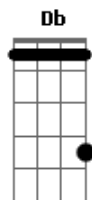

Intr 2x: Ebm B Gb Db

Ebm B Gb
Alone inside
Db Ebm B
I can only hear your voice
Gb Db
ringing through the noise
Ebm B Gb
can't find my mind
Db Ebm B
keeps on coming back to you
Gb Db
yeah always back to you

Until you're mine
Ebm
I have to find
B
a way to fill this hole inside
Gb Db
I can't survive
Ebm
without you here by my side
B Gb Bbm
until you're mine
Eb
not gonna be even close to complete
B Abm Bbm Ebm B Gb Db Ebm B Gb Db
I won't rest until you're mine

Ebm B Gb
My state of mind
Db Ebm
has finally got best of me
Db B
I need you next to me

Acordes

© ukulele-chords.com

© ukulele-chords.com

© ukulele-chords.com

© ukulele-chords.com

© ukulele-chords.com

© ukulele-chords.com