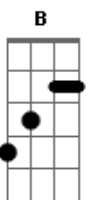

Intr 2x: Ebm B Gb Db

Ebm B Gb
Alone inside
Db Ebm B
I can only hear your voice
Gb Db
ringing through the noise
Ebm B Gb
can't find my mind
Db Ebm B
keeps on coming back to you
Gb Db
yeah always back to you

Until you're mine
Ebm
I have to find
B
a way to fill this hole inside
Gb Db
I can't survive
Ebm
without you here by my side
B Gb Bbm
until you're mine
Eb
not gonna be even close to complete
B Abm Bbm Ebm B Gb Db Ebm B Gb Db
I won't rest until you're mine

Ebm B Gb
My state of mind
Db Ebm
has finally got best of me
Db B
I need you next to me

Acordes

© ukulele-chords.com

© ukulele-chords.com

© ukulele-chords.com

© ukulele-chords.com

© ukulele-chords.com

© ukulele-chords.com