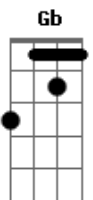

I have to find
Db Gb
a way to fill this hole inside
Ebm
I can't survive
Abm Db Bbm
without you here by my side
Ebm
until you're mine
B
not gonna be
Db Gb
even close to complete
Abm Db Bbm B Abm
I won't rest until you're mine
B Db
mine
(Abm Gb B)

B
Can't stop wondering
Db
if we were meant to be
Ebm Db B
forget about fate, and just hold me
B
I'm ready to begin
Db
the waiting has to end
Ebm
right now
Db
today
B
I've got to find a way
yeah
(Eb Abm Db Bbm) (2x)
Mine...
Until You're...
Mine...

Until you're mine
Ebm
I have to find
B
a way to fill this hole inside
Gb Db
I can't survive
Ebm
without you here by my side
B Gb Bbm
until you're mine
Eb
not gonna be even close to complete
B Abm Bbm Ebm B Gb Db Ebm B Gb Db
I won't rest until you're mine

Ebm B Gb
My state of mind
Db Ebm
has finally got best of me
Db B
I need you next to me

Acordes

© ukulele-chords.com