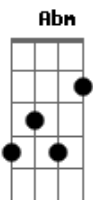

Intr 2x: Ebm B Gb Db

Ebm B Gb
Alone inside
Db Ebm B
I can only hear your voice
Gb Db
ringing through the noise
Ebm B Gb
can't find my mind
Db Ebm B
keeps on coming back to you
Gb Db
yeah always back to you

B Abm
Wanted something out of reach
it's killing me
B Bb
you're all I see yeah

Until you're mine
Ebm
Abm

I have to find
Db Gb
a way to fill this hole inside
Ebm
I can't survive
Abm Db Bbm
without you here by my side
Ebm
until you're mine
B
not gonna be
Db Gb
even close to complete
Abm Db Bbm B Abm
I won't rest until you're mine
B Db
mine
(Abm Gb B)

Until you're mine
Ebm
I have to find
B
a way to fill this hole inside
Gb Db
I can't survive
Ebm
without you here by my side
B Gb Bbm
until you're mine
Eb
not gonna be even close to complete
B Abm Bbm Ebm B Gb Db Ebm B Gb Db
I won't rest until you're mine

Ebm B Gb
My state of mind
Db Ebm
has finally got best of me
Db B
I need you next to me

Acordes

© ukulele-chords.com

© ukulele-chords.com

© ukulele-chords.com

© ukulele-chords.com

© ukulele-chords.com

© ukulele-chords.com