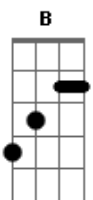

Intr 2x: Ebm B Gb Db

Ebm B Gb
Alone inside
Db Ebm B
I can only hear your voice
Gb Db
ringing through the noise
Ebm B Gb
can't find my mind
Db Ebm B
keeps on coming back to you
Gb Db
yeah always back to you

B Abm
Wanted something out of reach
it's killing me
B Bb
you're all I see yeah

Until you're mine
Ebm
Abm

I have to find
Db Gb
a way to fill this hole inside
Ebm
I can't survive
Abm Db Bbm
without you here by my side
Ebm
until you're mine
B
not gonna be
Db Gb
even close to complete
Abm Db Bbm B Abm
I won't rest until you're mine
B Db
mine
(Abm Gb B)

Until you're mine
Ebm
I have to find
B
a way to fill this hole inside
Gb Db
I can't survive
Ebm
without you here by my side
B Gb Bbm
until you're mine
Eb
not gonna be even close to complete
B Abm Bbm Ebm B Gb Db Ebm B Gb Db
I won't rest until you're mine

Ebm B Gb
My state of mind
Db Ebm
has finally got best of me
Db B
I need you next to me

Acordes

© ukulele-chords.com

© ukulele-chords.com

© ukulele-chords.com

© ukulele-chords.com

© ukulele-chords.com

© ukulele-chords.com