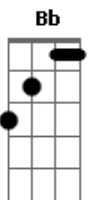

Intr 2x: Ebm B Gb Db

Ebm B Gb
Alone inside
Db Ebm B
I can only hear your voice
Gb Db
ringing through the noise
Ebm B Gb
can't find my mind
Db Ebm B
keeps on coming back to you
Gb Db
yeah always back to you

B Abm
Wanted something out of reach
it's killing me
B Bb
you're all I see yeah

Until you're mine
Ebm
Abm

I have to find
Db Gb
a way to fill this hole inside
Ebm
I can't survive
Abm Db Bbm
without you here by my side
Ebm
until you're mine
B
not gonna be
Db Gb
even close to complete
Abm Db Bbm B Abm
I won't rest until you're mine
B Db
mine
(Abm Gb B)

Until you're mine
Ebm
I have to find
B
a way to fill this hole inside
Gb Db
I can't survive
Ebm
without you here by my side
B Gb Bbm
until you're mine
Eb
not gonna be even close to complete
B Abm Bbm Ebm B Gb Db Ebm B Gb Db
I won't rest until you're mine

Ebm B Gb
My state of mind
Db Ebm
has finally got best of me
Db B
I need you next to me

Acordes

© ukulele-chords.com

© ukulele-chords.com

© ukulele-chords.com

© ukulele-chords.com

© ukulele-chords.com

© ukulele-chords.com