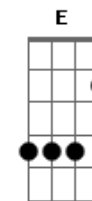

© ukulele-chords.com