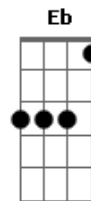

© ukulele-chords.com