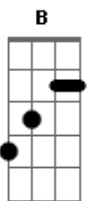

Demi Lovato - Trainwreck

Tom: B
Intro: Abm Db Gb Db (x2)

Verse 1:
Abm Eb Gb Eb
You fled from medication 'cause it only causes pain
Abm Eb Gb Eb
You won't go to the doctor he keeps calling you insane
Abm Eb Gb Eb
You're lost even when you're going the right way
Dbm
You mean the world to me even
E
though you might be crazy

Chorus:
B Ebm E
And you said we wouldn't make it
Gb B
But look how far we've come
Ebm E
For so long my heart was breaking
Gb Eb Abm
And now we're standing strong
Eb
The things you say you make
Gb E
me fall harder each day
Dbm
You're a trainwreck
E
But I wouldn't love
Abm
you if you changed!
Eb Gb Db
Yeah! Ohh yeah!

Verse 2:
Abm
I shook your hand
Eb Gb Db
And you pulled me right away
Abm
You asked me to dance and
Eb Gb Db
instead I said, "No way!"
Abm Eb
Inside I was dying to give it
Gb Db

a try and you begged me so I stayed
Dbm
I knew you were
E
different from the way I caved

(Repeat chorus)

Lead Guitar Solo: Abm Eb Gb Db

Bridge:
E Gb
We are so different
B Gb E
But opposites attract
E Gb
I hope you know me
B Gb Abm
And that I never look back
Dbm
You're one of a kind!
E
And no one can change
Gb (hold)
this song of mine Oh!

(Repeat Chorus)

Outro:
B Ebm
... One more thing I thought I'd shared
E Gb
with someone special,
B
I'm falling like
Ebm E Gb
I've never fell before
Abm
It's funny you
Eb
said we'd never
Gb
make it but look
Db
how far we've come
Dbm
You're a trainwreck
E Gb B (hold)
But with you, I'm in love

Acordes

© ukulele-chords.com