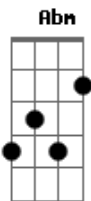

© ukulele-chords.com