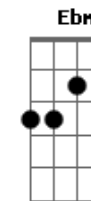

© ukulele-chords.com