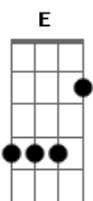

Demi Lovato - On The Line

Tom: A
Intro: A E Bm D

Arpejo do inicio:

1ª parte: Demi e Joe

A I didn't wanna say I'm sorry
E D A For breaking us apart
E Bm I didn't wanna say It was my fault
D A Even though I knew it was
E Bm I didn't wanna call you back
D A "Cause I knew that I was wrong
E Bm D Yeah, I knew I was wrong

Demi e Joe
Refrão

A One in the same
E Never to change
Bm D Our love was beautiful
A We had it all
E Destined to fall
Bm D Our love was tragical
A Wanted to call
E No need to fight
Bm D You know I wouldn't lie
E But tonight
E We'll leave it on the line

3ª parte: Demi e Joe

A I try to call again, I get your mailbox
D A Like a letter left unread
E Bm Apologies are often open ended
D But this one's better left unsaid

Demi e Joe
Refrão:

A One in the same
E Never to change
Bm D Our love was beautiful
A We had it all
E Destined to fall
Bm D Our love was tragical
A Wanted to call
E No need to fight
Bm D You know I wouldn't lie
E But tonight
E We'll leave it on the line

A E Bm D We'll leave on the line (Demi)

A E Bm yeah! oh, yeah! (Nick)

D We'll leave on the line tonight! (Demi)

Acordes

© ukulele-chords.com

© ukulele-chords.com

© ukulele-chords.com

© ukulele-chords.com