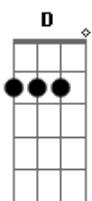

Demi Lovato - On The Line

Tom: A
Intro: A E Bm D

Arpejo do inicio:

1ª parte: Demi e Joe

A I didn't wanna say I'm sorry
D E A For breaking us apart
E Bm I didn't wanna say It was my fault
D A Even though I knew it was
E Bm I didn't wanna call you back
D A "Cause I knew that I was wrong
E Bm D Yeah, I knew I was wrong

A E Bm D We'll leave on the line (Demi)

A E Bm yeah! oh, yeah! (Nick)

D We'll leave on the line tonight! (Demi)

Acordes

© ukulele-chords.com

© ukulele-chords.com

© ukulele-chords.com

© ukulele-chords.com