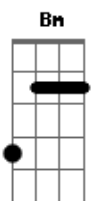

Demi Lovato - On The Line

Tom: A
Intro: A E Bm D

Arpejo do inicio:

1ª parte: Demi e Joe

A I didn't wanna say I'm sorry
D E A For breaking us apart
E Bm I didn't wanna say It was my fault
D A Even though I knew it was
E Bm I didn't wanna call you back
D A "Cause I knew that I was wrong
E Bm D Yeah, I knew I was wrong

Demi e Joe
Refrão

A One in the same
E Never to change
Bm D Our love was beautiful
A We had it all
E Destined to fall
Bm D Our love was tragical
A Wanted to call
E No need to fight
Bm D You know I wouldn't lie
E But tonight
E We'll leave it on the line

A E Bm D We'll leave on the line (Demi)

A E Bm yeah! oh, yeah! (Nick)

D We'll leave on the line tonight! (Demi)

Acordes

© ukulele-chords.com

© ukulele-chords.com

© ukulele-chords.com

© ukulele-chords.com