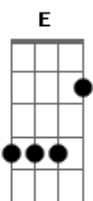

Demi Lovato - On The Line

Tom: A
Intro: A E Bm D

Arpejo do inicio:

1ª parte: Demi e Joe

A I didn't wanna say I'm sorry
D E A For breaking us apart
E Bm I didn't wanna say It was my fault
D A Even though I knew it was
E Bm I didn't wanna call you back
D A "Cause I knew that I was wrong
E Bm D Yeah, I knew I was wrong

Demi e Joe
Refrão

A One in the same
E Never to change
Bm D Our love was beautiful
A We had it all
E Destined to fall
Bm D Our love was tragical
A Wanted to call
E No need to fight
Bm D You know I wouldn't lie
E But tonight
E We'll leave it on the line

3ª parte: Demi e Joe

A I try to call again, I get your mailbox
D A Like a letter left unread
E Bm Apologies are often open ended
D But this one's better left unsaid

Demi e Joe
Refrão:

A One in the same
E Never to change
Bm D Our love was beautiful
A We had it all
E Destined to fall
Bm D Our love was tragical
A Wanted to call
E No need to fight
Bm D You know I wouldn't lie
E But tonight
E We'll leave it on the line

A E Bm D We'll leave on the line (Demi)

A E Bm yeah! oh, yeah! (Nick)

D We'll leave on the line tonight! (Demi)

Acordes

© ukulele-chords.com

© ukulele-chords.com

© ukulele-chords.com

© ukulele-chords.com