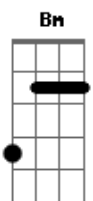

Demi Lovato - On The Line

Tom: A
Intro: A E Bm D

Arpejo do inicio:

1ª parte: Demi e Joe

A I didn't wanna say I'm sorry
E D A For breaking us apart
E Bm I didn't wanna say It was my fault
D A Even though I knew it was
E Bm I didn't wanna call you back
D A "Cause I knew that I was wrong
E Bm D Yeah, I knew I was wrong

Demi e Joe
Refrão

A One in the same
E Never to change
Bm D Our love was beautiful
A We had it all
E Destined to fall
Bm D Our love was tragical
A Wanted to call
E No need to fight
Bm D You know I wouldn't lie
E But tonight
E We'll leave it on the line

A E Bm D We'll leave on the line (Demi)

A E Bm yeah! oh, yeah! (Nick)

D We'll leave on the line tonight! (Demi)

Acordes

© ukulele-chords.com

© ukulele-chords.com

© ukulele-chords.com

© ukulele-chords.com