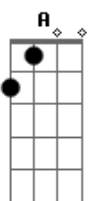

Demi e Joe
Refrão

A One in the same
E Never to change
Bm D Our love was beautiful
A We had it all
E Destined to fall
Bm D Our love was tragical
A Wanted to call
E No need to fight
Bm D You know I wouldn't lie
E But tonight
E We'll leave it on the line

2ª parte: Demi e Nick

A E Bm D Listen baby,
A E Bm Never would've said forever
D A If I knew we'd end so fast
E Bm Why did you say "I love you"
D A If you knew that it wouldn't last?
E Bm Baby, I just can't hear what you're saying
D A The line is breaking up
E Bm Or is that just us?
D

Or is that just us?

Demi e Joe
Refrão:

A One in the same
E Never to change
Bm D Our love was beautiful
A We had it all
E Destined to fall
Bm D Our love was tragical
A Wanted to call
E No need to fight
Bm D You know I wouldn't lie
E But tonight
E We'll leave it on the line

3ª parte: Demi e Joe

A I try to call again, I get your mailbox
D A Like a letter left unread
E Bm Apologies are often open ended
D But this one's better left unsaid

Demi e Joe
Refrão:

A One in the same
E Never to change
Bm D Our love was beautiful
A We had it all
E Destined to fall
Bm D Our love was tragical
A Wanted to call
E No need to fight
Bm D You know I wouldn't lie
E But tonight
E We'll leave it on the line

A E Bm D We'll leave on the line (Demi)

A E Bm yeah! oh, yeah! (Nick)

D We'll leave on the line tonight! (Demi)

Acordes

© ukulele-chords.com