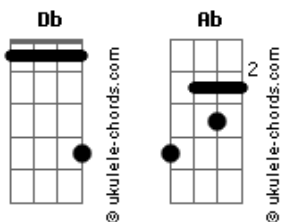

Demi Lovato - Lonely People

tom:

Intro: **Ab** **Db**

[Primeira Parte]

Ab I'm an island, I'm alone, but I'm alive
Db Candy apple, I went home without a prize
Ab They're all laughing, keep on laughing, so am I
Db I'm an island, I'm alone, but I'm alive

[Pré-Refrão]

Ab Crying doesn't make you charming
Only thing I'm not is sorry
Db Dancing at a pity party, at a pity party

[Refrão]

Ab Guess we're all lonely people
Db Guess we're all lonely people
Ab Romeo has no sequel
Db Guess we're all lonely people

[Segunda Parte]

Ab All that love is, is a means to an end
Db I'm always finding broken hearts instead
Ab All that love is, is a means to an end
Db Romeo and Juliet are dead

[Pré-Refrão]

Acordes

Ab Crying doesn't make you charming
Only thing I'm not is sorry
Db Dancing at a pity party, at a pity party

[Refrão]

Ab Guess we're all lonely people
Db Guess we're all lonely people
Ab Romeo has no sequel
Db Guess we're all lonely people
Ab Guess we're all lonely people
Db Guess we're all lonely people
Ab Romeo has no sequel
Db Guess we're all lonely people

[Ponte]

Ab All that love is, is a means to an end
Db I'm always finding broken hearts instead
Ab All that love is, is a means to an end
Db I'm always finding broken hearts instead

[Final]

Ab It's really scary
Truth is we all die alone
Db So you better love yourself before you go