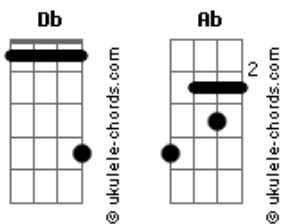

Demi Lovato - Lonely People

tom:

Intro: **Ab** **Db**

[Primeira Parte]

Ab I'm an island, I'm alone, but I'm alive
Db Candy apple, I went home without a prize
Ab They're all laughing, keep on laughing, so am I
Db I'm an island, I'm alone, but I'm alive

[Pré-Refrão]

Ab Crying doesn't make you charming
Only thing I'm not is sorry
Db Dancing at a pity party, at a pity party

[Refrão]

Ab Guess we're all lonely people
Db Guess we're all lonely people
Ab Romeo has no sequel
Db Guess we're all lonely people

[Segunda Parte]

Ab All that love is, is a means to an end
Db I'm always finding broken hearts instead
Ab All that love is, is a means to an end
Db Romeo and Juliet are dead

[Pré-Refrão]

Acordes

Ab Crying doesn't make you charming
Only thing I'm not is sorry
Db Dancing at a pity party, at a pity party

[Refrão]

Ab Guess we're all lonely people
Db Guess we're all lonely people
Ab Romeo has no sequel
Db Guess we're all lonely people
Ab Guess we're all lonely people
Db Guess we're all lonely people
Ab Romeo has no sequel
Db Guess we're all lonely people

[Ponte]

Ab All that love is, is a means to an end
Db I'm always finding broken hearts instead
Ab All that love is, is a means to an end
Db I'm always finding broken hearts instead

[Final]

Ab It's really scary
Truth is we all die alone
Db So you better love yourself before you go