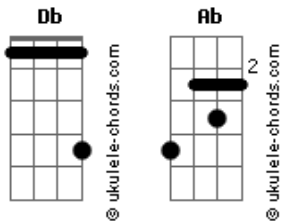

Demi Lovato - Lonely People

tom:

Intro: **Ab** **Db**

[Primeira Parte]

Ab I'm an island, I'm alone, but I'm alive
Db Candy apple, I went home without a prize
Ab They're all laughing, keep on laughing, so am I
Db I'm an island, I'm alone, but I'm alive

[Pré-Refrão]

Ab Crying doesn't make you charming
Only thing I'm not is sorry
Db Dancing at a pity party, at a pity party

[Refrão]

Ab Guess we're all lonely people
Db Guess we're all lonely people
Ab Romeo has no sequel
Db Guess we're all lonely people

[Segunda Parte]

Ab All that love is, is a means to an end
Db I'm always finding broken hearts instead
Ab All that love is, is a means to an end
Db Romeo and Juliet are dead

[Pré-Refrão]

Acordes

Ab Crying doesn't make you charming
Only thing I'm not is sorry
Db Dancing at a pity party, at a pity party

[Refrão]

Ab Guess we're all lonely people
Db Guess we're all lonely people
Ab Romeo has no sequel
Db Guess we're all lonely people
Ab Guess we're all lonely people
Db Guess we're all lonely people
Ab Romeo has no sequel
Db Guess we're all lonely people

[Ponte]

Ab All that love is, is a means to an end
Db I'm always finding broken hearts instead
Ab All that love is, is a means to an end
Db I'm always finding broken hearts instead

[Final]

Ab It's really scary
Truth is we all die alone
Db So you better love yourself before you go