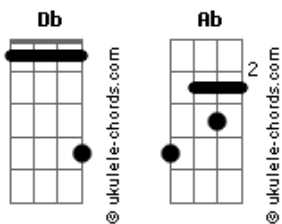

Demi Lovato - Lonely People

tom:

Intro: **Ab** **Db**

[Primeira Parte]

Ab I'm an island, I'm alone, but I'm alive
Db Candy apple, I went home without a prize
Ab They're all laughing, keep on laughing, so am I
Db I'm an island, I'm alone, but I'm alive

[Pré-Refrão]

Ab Crying doesn't make you charming
 Only thing I'm not is sorry
Db Dancing at a pity party, at a pity party

[Refrão]

Ab Guess we're all lonely people
Db Guess we're all lonely people
Ab Romeo has no sequel
Db Guess we're all lonely people

[Segunda Parte]

Ab All that love is, is a means to an end
Db I'm always finding broken hearts instead
Ab All that love is, is a means to an end
Db Romeo and Juliet are dead

[Pré-Refrão]

Acordes

Ab Crying doesn't make you charming
 Only thing I'm not is sorry
Db Dancing at a pity party, at a pity party