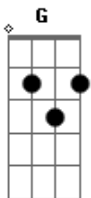

Demi Lovato - Lionheart

Tom: G

^G
Your light is inside of me
^{Bm}
Like a raging roar
^C
Like an ocean born
^C
You're in my veins

^G
Your voice is serenity
^{Bm}
When the sun goes down
^C
And the strength I found
^C
Is in my veins

Pré Refrão:

^{Em}
Our story binds us
^{Bm}
Like right and wrong
^C
Your hand in mine
^D ^G
Marching to the beat of the storm

Refrão:

And we walk together into the light
And my love will be your armor tonight
^G
We are lionhearts
And we stand together facing a war
And our love is gonna conquer it all
^G
We are lionhearts

Segunda Parte:

^G
You're here like a silhouette
^{Bm}
When the darkness rules
^C
You're the brightest moon
^C
And I am safe

Pré Refrão:

^{Em}
Our story binds us
^{Bm}
Like right and wrong
^C
Your hand in mine
^D ^G
Marching to the beat of the storm

Refrão:

And we walk together into the light ^{Bm}
And my love will be your armor tonight ^C
^G
We are lionhearts ^{Bm}
And we stand together facing a war ^C
And our love is gonna conquer it all
^{Em}
We are lionhearts

Ponte:

^D ^C
You're never far from where I am
^D ^{Em}
Like a lighthouse bring me home
^D
You're never far from me
^C ^D ^G
Let your spirit glow

Refrão:

^G ^{Bm}
And we walk together into the light ^C
And my love will be your armor tonight ^C
^G
We are lionhearts ^{Bm}
And we stand together facing a war ^C
And our love is gonna conquer it all
^G
We are lionhearts ^{Bm}
^G ^{Bm}
And we walk together into the light (the light) ^C
And my love will be your armor tonight ^C
^G
We are lionhearts

Acordes

© ukulele-chords.com