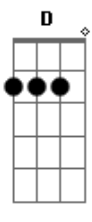

Demi Lovato - La La Land

Tom: A

(intro 4x) Gbm

(verso 1)

Gbm
I am confident, but
I still have my moments
D E Gbm
Baby, that's just me.
Gbm
I'm not a supermodel
I still eat McDonalds.
D E Gbm
Baby, that's just me

(refrão)

A E Gbm
Some may say I need to be afraid
E D
of losing everything.
Dm
Because of where I
A E Gbm
Where I started Where I made my name
E D
But everything's the same
Dm Gbm
In a La-la land machine. Machine.

(verso 2)

(E Db C A) (3x)

(D A Gb A E B Ab B)

(E Db C A) (3x)

Who said I can't wear my
Converse with my dress?
Oh, Baby, That's just me!
And Who said I can't be single
(break)
i have to go out and mingle.
BABYYY That's not me.
Noo, noo.

(refrão)

(ponte)

A E
Tell me do you feel
Gbm
the way I feel
E D
Cuz nothing else is real
Dm
in the la-la land to me!
Ohhhhhhhh...

(solo 2x) A E Gbm E D Dm

(refrão 2)

A E Gbm
Some may say I need to be afraid
E D
of losing everything.
Dm
Because of where I
A E Gbm
Where i started Where I made my name
E D
When everything's the same
Dm Gbm
In La-la land machine.
E D
Well, I'm not gonna change
E Gbm
In a La-la land machine
E D
Well I will stay the same
Dm A E Gbm E D Dm A E Gbm E
In La-la land...

(outro)

D
I won't change anything of my life
A E
(I won't change anything of my life)
Gbm E
I'm staying myself tonight
D Dm
(I'm staying myself tonight)
(A E Gbm E D Dm) (2x)
la la la la laaaa...

Acordes

© ukulele-chords.com

© ukulele-chords.com

© ukulele-chords.com

© ukulele-chords.com

© ukulele-chords.com

© ukulele-chords.com

© ukulele-chords.com

© ukulele-chords.com

© ukulele-chords.com

© ukulele-chords.com