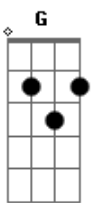

© ukulele-chords.com