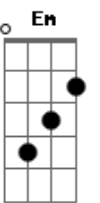

© ukulele-chords.com