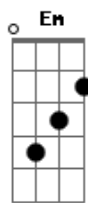

Em

© ukulele-chords.com