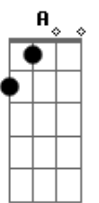

© ukulele-chords.com