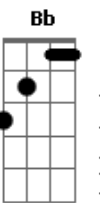

© ukulele-chords.com