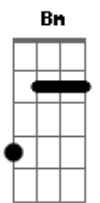

© ukulele-chords.com