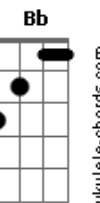

© ukulele-chords.com