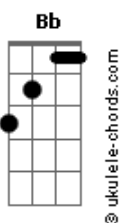

Cm7 Fm7
I woke up the next morning
Ab Eb
With a smile on my face
Cm7 Fm7
And a long list of gentlemen
Ab Eb
Happy to take your place
Cm7 Fm7
Less trashier much classier
Ab Eb
Then who you prove to be
Cm7 Fm7

How long it gonna take before
Ab Eb
You see that shes no me
Cm7 Fm7
And i knew better
Ab Eb
Than to let you break my heart
Cm7 Fm7
The soul you'll never see again
Ab Eb
Won't be showing scars (Oh! no, no!)
Cm7 Fm7
You still love her
Ab Eb
I can see it in your eyes
Cm7 Fm7
The truth is all that i can hear
Ab Eb
Everytime you lie

Eb Cm7
At night, awake
E Fm7 Ab
I will be sleeping till morning breaks
Eb
That's the price you pay
Eb Cm7
For your mistake
E Fm7 Ab
Goodbye to dreaming humhum

Ab Abm
So don't say you're sorry
Eb Abm
Cause i'm not gonna listen

Cm7 Fm7
And i knew better
Ab Eb
Than to let you break my heart
Cm7 Fm7
The soul you'll never see again
Ab Eb
Won't be showing scars (Oh! no, no!)
Cm7 Fm7
You still love her
Ab Eb
I can see it in your eyes
Cm7 Fm7
The truth is all that i can hear
Ab (Cm7 Fm7)
Everytime you lie

Ab Eb
Everytime you lie
Cm7 Fm7
(Don't say you're sorry)
Ab Eb
Everytime you lie
Cm7 Fm7 Ab Eb
(Don't say you're sorry)

Cm7 Fm7
The truth is all that i can hear
Ab Eb
Everytime you lie

Acordes