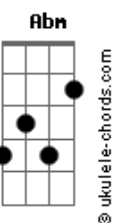

Cm7 Fm7
I woke up the next morning
Ab Eb
With a smile on my face
Cm7 Fm7
And a long list of gentlemen
Ab Eb
Happy to take your place
Cm7 Fm7
Less trashier much classier
Ab Eb
Then who you prove to be
Cm7 Fm7

How long it gonna take before
Ab Eb
You see that shes no me
Cm7 Fm7
And i knew better
Ab Eb
Than to let you break my heart
Cm7 Fm7
The soul you'll never see again
Ab Eb
Won't be showing scars (Oh! no, no!)
Cm7 Fm7
You still love her
Ab Eb
I can see it in your eyes
Cm7 Fm7
The truth is all that i can hear
Ab Eb
Everytime you lie

Eb Cm7
At night, awake
E Fm7 Ab
I will be sleeping till morning breaks
Eb
That's the price you pay
Eb Cm7
For your mistake
E Fm7 Ab
Goodbye to dreaming humhum

Ab Abm
So don't say you're sorry
Eb Abm
Cause i'm not gonna listen
Cm7 Fm7
And i knew better
Ab Eb
Than to let you break my heart
Cm7 Fm7
The soul you'll never see again
Ab Eb
Won't be showing scars (Oh! no, no!)
Cm7 Fm7
You still love her
Ab Eb
I can see it in your eyes
Cm7 Fm7
The truth is all that i can hear
Ab (Cm7 Fm7)
Everytime you lie

Ab Eb
Everytime you lie
Cm7 Fm7
(Don't say you're sorry)
Ab Eb
Everytime you lie
Cm7 Fm7 Ab Eb
(Don't say you're sorry)
Cm7 Fm7
The truth is all that i can hear
Ab Eb
Everytime you lie

Acordes