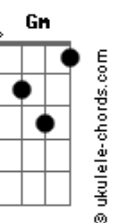

Cm7 Fm7
I woke up the next morning
Ab Eb
With a smile on my face
Cm7 Fm7
And a long list of gentlemen
Ab Eb
Happy to take your place
Cm7 Fm7
Less trashier much classier
Ab Eb
Then who you prove to be
Cm7 Fm7

How long it gonna take before
Ab Eb
You see that shes no me
Cm7 Fm7
And i knew better
Ab Eb
Than to let you break my heart
Cm7 Fm7
The soul you'll never see again
Ab Eb
Won't be showing scars (Oh! no, no!)
Cm7 Fm7
You still love her
Ab Eb
I can see it in your eyes
Cm7 Fm7
The truth is all that i can hear
Ab Eb
Everytime you lie

Eb Cm7
At night, awake
E Fm7 Ab
I will be sleeping till morning breaks
Eb
That's the price you pay
Eb Cm7
For your mistake
E Fm7 Ab
Goodbye to dreaming humhum

Ab Abm
So don't say you're sorry
Eb Abm
Cause i'm not gonna listen

Cm7 Fm7
And i knew better
Ab Eb
Than to let you break my heart
Cm7 Fm7
The soul you'll never see again
Ab Eb
Won't be showing scars (Oh! no, no!)
Cm7 Fm7
You still love her
Ab Eb
I can see it in your eyes
Cm7 Fm7
The truth is all that i can hear
Ab (Cm7 Fm7)
Everytime you lie

Ab Eb
Everytime you lie
Cm7 Fm7
(Don't say you're sorry)
Ab Eb
Everytime you lie
Cm7 Fm7 Ab Eb
(Don't say you're sorry)

Cm7 Fm7
The truth is all that i can hear
Ab Eb
Everytime you lie

Acordes