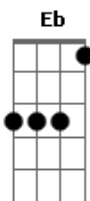

Cm7 Fm7
I woke up the next morning
Ab Eb
With a smile on my face
Cm7 Fm7
And a long list of gentlemen
Ab Eb
Happy to take your place
Cm7 Fm7
Less trashier much classier
Ab Eb
Then who you prove to be
Cm7 Fm7

How long it gonna take before
Ab Eb
You see that shes no me
Cm7 Fm7
And i knew better
Ab Eb
Than to let you break my heart
Cm7 Fm7
The soul you'll never see again
Ab Eb
Won't be showing scars (Oh! no, no!)
Cm7 Fm7
You still love her
Ab Eb
I can see it in your eyes
Cm7 Fm7
The truth is all that i can hear
Ab Eb
Everytime you lie

Eb Cm7
At night, awake
E Fm7 Ab
I will be sleeping till morning breaks
Eb
That's the price you pay
Eb Cm7
For your mistake
E Fm7 Ab
Goodbye to dreaming humhum

Ab Abm
So don't say you're sorry
Eb Abm
Cause i'm not gonna listen
Cm7 Fm7
And i knew better
Ab Eb
Than to let you break my heart
Cm7 Fm7
The soul you'll never see again
Ab Eb
Won't be showing scars (Oh! no, no!)
Cm7 Fm7
You still love her
Ab Eb
I can see it in your eyes
Cm7 Fm7
The truth is all that i can hear
Ab (Cm7 Fm7)
Everytime you lie

Ab Eb
Everytime you lie
Cm7 Fm7
(Don't say you're sorry)
Ab Eb
Everytime you lie
Cm7 Fm7 Ab Eb
(Don't say you're sorry)
Cm7 Fm7
The truth is all that i can hear
Ab Eb
Everytime you lie

Acordes