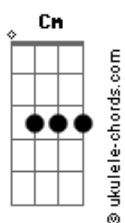

Cm7 Fm7
I woke up the next morning
Ab Eb
With a smile on my face
Cm7 Fm7
And a long list of gentlemen
Ab Eb
Happy to take your place
Cm7 Fm7
Less trashier much classier
Ab Eb
Then who you prove to be
Cm7 Fm7

How long it gonna take before
Ab Eb
You see that shes no me
Cm7 Fm7
And i knew better
Ab Eb
Than to let you break my heart
Cm7 Fm7
The soul you'll never see again
Ab Eb
Won't be showing scars (Oh! no, no!)
Cm7 Fm7
You still love her
Ab Eb
I can see it in your eyes
Cm7 Fm7
The truth is all that i can hear
Ab Eb
Everytime you lie

Eb Cm7
At night, awake
E Fm7 Ab
I will be sleeping till morning breaks
Eb
That's the price you pay
Eb Cm7
For your mistake
E Fm7 Ab
Goodbye to dreaming humhum

Ab Abm
So don't say you're sorry
Eb Abm
Cause i'm not gonna listen

Cm7 Fm7
And i knew better
Ab Eb
Than to let you break my heart
Cm7 Fm7
The soul you'll never see again
Ab Eb
Won't be showing scars (Oh! no, no!)
Cm7 Fm7
You still love her
Ab Eb
I can see it in your eyes
Cm7 Fm7
The truth is all that i can hear
Ab (Cm7 Fm7)
Everytime you lie

Ab Eb
Everytime you lie
Cm7 Fm7
(Don't say you're sorry)
Ab Eb
Everytime you lie
Cm7 Fm7 Ab Eb
(Don't say you're sorry)

Cm7 Fm7
The truth is all that i can hear
Ab Eb
Everytime you lie

Acordes