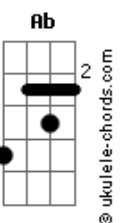

Cm7 Fm7
I woke up the next morning
Ab Eb
With a smile on my face
Cm7 Fm7
And a long list of gentlemen
Ab Eb
Happy to take your place
Cm7 Fm7
Less trashier much classier
Ab Eb
Then who you prove to be
Cm7 Fm7

How long it gonna take before
Ab Eb
You see that shes no me
Cm7 Fm7
And i knew better
Ab Eb
Than to let you break my heart
Cm7 Fm7
The soul you'll never see again
Ab Eb
Won't be showing scars (Oh! no, no!)
Cm7 Fm7
You still love her
Ab Eb
I can see it in your eyes
Cm7 Fm7
The truth is all that i can hear
Ab Eb
Everytime you lie

Eb Cm7
At night, awake
E Fm7 Ab
I will be sleeping till morning breaks
Eb
That's the price you pay
Eb Cm7
For your mistake
E Fm7 Ab
Goodbye to dreaming humhum

Ab Abm
So don't say you're sorry
Eb Abm
Cause i'm not gonna listen

Cm7 Fm7
And i knew better
Ab Eb
Than to let you break my heart
Cm7 Fm7
The soul you'll never see again
Ab Eb
Won't be showing scars (Oh! no, no!)
Cm7 Fm7
You still love her
Ab Eb
I can see it in your eyes
Cm7 Fm7
The truth is all that i can hear
Ab (Cm7 Fm7)
Everytime you lie

Ab Eb
Everytime you lie
Cm7 Fm7
(Don't say you're sorry)
Ab Eb
Everytime you lie
Cm7 Fm7 Ab Eb
(Don't say you're sorry)

Cm7 Fm7
The truth is all that i can hear
Ab Eb
Everytime you lie

Acordes