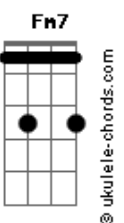

Cm7 Fm7
I woke up the next morning
Ab Eb
With a smile on my face
Cm7 Fm7
And a long list of gentlemen
Ab Eb
Happy to take your place
Cm7 Fm7
Less trashier much classier
Ab Eb
Then who you prove to be
Cm7 Fm7

How long it gonna take before
Ab Eb
You see that shes no me
Cm7 Fm7
And i knew better
Ab Eb
Than to let you break my heart
Cm7 Fm7
The soul you'll never see again
Ab Eb
Won't be showing scars (Oh! no, no!)
Cm7 Fm7
You still love her
Ab Eb
I can see it in your eyes
Cm7 Fm7
The truth is all that i can hear
Ab Eb
Everytime you lie

Eb Cm7
At night, awake
E Fm7 Ab
I will be sleeping till morning breaks
Eb
That's the price you pay
Eb Cm7
For your mistake
E Fm7 Ab
Goodbye to dreaming humhum

Ab Abm
So don't say you're sorry
Eb Abm
Cause i'm not gonna listen

Cm7 Fm7
And i knew better
Ab Eb
Than to let you break my heart
Cm7 Fm7
The soul you'll never see again
Ab Eb
Won't be showing scars (Oh! no, no!)
Cm7 Fm7
You still love her
Ab Eb
I can see it in your eyes
Cm7 Fm7
The truth is all that i can hear
Ab (Cm7 Fm7)
Everytime you lie

Ab Eb
Everytime you lie
Cm7 Fm7
(Don't say you're sorry)
Ab Eb
Everytime you lie
Cm7 Fm7 Ab Eb
(Don't say you're sorry)

Cm7 Fm7
The truth is all that i can hear
Ab Eb
Everytime you lie

Acordes