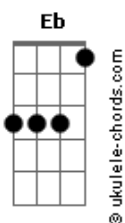

Cm7 Fm7
I woke up the next morning
Ab Eb
With a smile on my face
Cm7 Fm7
And a long list of gentlemen
Ab Eb
Happy to take your place
Cm7 Fm7
Less trashier much classier
Ab Eb
Then who you prove to be
Cm7 Fm7

How long it gonna take before
Ab Eb
You see that shes no me
Cm7 Fm7
And i knew better
Ab Eb
Than to let you break my heart
Cm7 Fm7
The soul you'll never see again
Ab Eb
Won't be showing scars (Oh! no, no!)
Cm7 Fm7
You still love her
Ab Eb
I can see it in your eyes
Cm7 Fm7
The truth is all that i can hear
Ab Eb
Everytime you lie

Eb Cm7
At night, awake
E Fm7 Ab
I will be sleeping till morning breaks
Eb
That's the price you pay
Eb Cm7
For your mistake
E Fm7 Ab
Goodbye to dreaming humhum

Ab Abm
So don't say you're sorry
Eb Abm
Cause i'm not gonna listen

Cm7 Fm7
And i knew better
Ab Eb
Than to let you break my heart
Cm7 Fm7
The soul you'll never see again
Ab Eb
Won't be showing scars (Oh! no, no!)
Cm7 Fm7
You still love her
Ab Eb
I can see it in your eyes
Cm7 Fm7
The truth is all that i can hear
Ab (Cm7 Fm7)
Everytime you lie

Ab Eb
Everytime you lie
Cm7 Fm7
(Don't say you're sorry)
Ab Eb
Everytime you lie
Cm7 Fm7 Ab Eb
(Don't say you're sorry)

Cm7 Fm7
The truth is all that i can hear
Ab Eb
Everytime you lie

Acordes