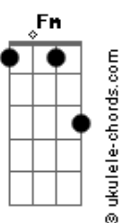

Cm7 Fm7
I woke up the next morning
Ab Eb
With a smile on my face
Cm7 Fm7
And a long list of gentlemen
Ab Eb
Happy to take your place
Cm7 Fm7
Less trashier much classier
Ab Eb
Then who you prove to be
Cm7 Fm7

How long it gonna take before
Ab Eb
You see that shes no me
Cm7 Fm7
And i knew better
Ab Eb
Than to let you break my heart
Cm7 Fm7
The soul you'll never see again
Ab Eb
Won't be showing scars (Oh! no, no!)
Cm7 Fm7
You still love her
Ab Eb
I can see it in your eyes
Cm7 Fm7
The truth is all that i can hear
Ab Eb
Everytime you lie

Eb Cm7
At night, awake
E Fm7 Ab
I will be sleeping till morning breaks
Eb
That's the price you pay
Eb Cm7
For your mistake
E Fm7 Ab
Goodbye to dreaming humhum

Ab Abm
So don't say you're sorry
Eb Abm
Cause i'm not gonna listen

Cm7 Fm7
And i knew better
Ab Eb
Than to let you break my heart
Cm7 Fm7
The soul you'll never see again
Ab Eb
Won't be showing scars (Oh! no, no!)
Cm7 Fm7
You still love her
Ab Eb
I can see it in your eyes
Cm7 Fm7
The truth is all that i can hear
Ab (Cm7 Fm7)
Everytime you lie

Ab Eb
Everytime you lie
Cm7 Fm7
(Don't say you're sorry)
Ab Eb
Everytime you lie
Cm7 Fm7 Ab Eb
(Don't say you're sorry)

Cm7 Fm7
The truth is all that i can hear
Ab Eb
Everytime you lie

Acordes