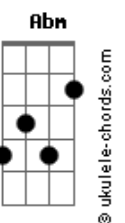

Cm7 Fm7
I woke up the next morning
Ab Eb
With a smile on my face
Cm7 Fm7
And a long list of gentlemen
Ab Eb
Happy to take your place
Cm7 Fm7
Less trashier much classier
Ab Eb
Then who you prove to be
Cm7 Fm7

How long it gonna take before
Ab Eb
You see that shes no me
Cm7 Fm7
And i knew better
Ab Eb
Than to let you break my heart
Cm7 Fm7
The soul you'll never see again
Ab Eb
Won't be showing scars (Oh! no, no!)
Cm7 Fm7
You still love her
Ab Eb
I can see it in your eyes
Cm7 Fm7
The truth is all that i can hear
Ab Eb
Everytime you lie

Eb Cm7
At night, awake
E Fm7 Ab
I will be sleeping till morning breaks
Eb
That's the price you pay
Eb Cm7
For your mistake
E Fm7 Ab
Goodbye to dreaming humhum

Ab Abm
So don't say you're sorry
Eb Abm
Cause i'm not gonna listen

Cm7 Fm7
And i knew better
Ab Eb
Than to let you break my heart
Cm7 Fm7
The soul you'll never see again
Ab Eb
Won't be showing scars (Oh! no, no!)
Cm7 Fm7
You still love her
Ab Eb
I can see it in your eyes
Cm7 Fm7
The truth is all that i can hear
Ab (Cm7 Fm7)
Everytime you lie

Ab Eb
Everytime you lie
Cm7 Fm7
(Don't say you're sorry)
Ab Eb
Everytime you lie
Cm7 Fm7 Ab Eb
(Don't say you're sorry)

Cm7 Fm7
The truth is all that i can hear
Ab Eb
Everytime you lie

Acordes