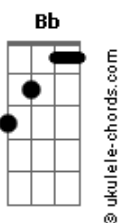

Cm7 Fm7
I woke up the next morning
Ab Eb
With a smile on my face
Cm7 Fm7
And a long list of gentlemen
Ab Eb
Happy to take your place
Cm7 Fm7
Less trashier much classier
Ab Eb
Then who you prove to be
Cm7 Fm7

How long it gonna take before
Ab Eb
You see that shes no me
Cm7 Fm7
And i knew better
Ab Eb
Than to let you break my heart
Cm7 Fm7
The soul you'll never see again
Ab Eb
Won't be showing scars (Oh! no, no!)
Cm7 Fm7
You still love her
Ab Eb
I can see it in your eyes
Cm7 Fm7
The truth is all that i can hear
Ab Eb
Everytime you lie

Eb Cm7
At night, awake
E Fm7 Ab
I will be sleeping till morning breaks
Eb
That's the price you pay
Eb Cm7
For your mistake
E Fm7 Ab
Goodbye to dreaming humhum

Ab Abm
So don't say you're sorry
Eb Abm
Cause i'm not gonna listen

Cm7 Fm7
And i knew better
Ab Eb
Than to let you break my heart
Cm7 Fm7
The soul you'll never see again
Ab Eb
Won't be showing scars (Oh! no, no!)
Cm7 Fm7
You still love her
Ab Eb
I can see it in your eyes
Cm7 Fm7
The truth is all that i can hear
Ab (Cm7 Fm7)
Everytime you lie

Ab Eb
Everytime you lie
Cm7 Fm7
(Don't say you're sorry)
Ab Eb
Everytime you lie
Cm7 Fm7 Ab Eb
(Don't say you're sorry)

Cm7 Fm7
The truth is all that i can hear
Ab Eb
Everytime you lie

Acordes