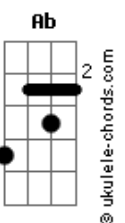

Cm7 Fm7
I woke up the next morning
Ab Eb
With a smile on my face
Cm7 Fm7
And a long list of gentlemen
Ab Eb
Happy to take your place
Cm7 Fm7
Less trashier much classier
Ab Eb
Then who you prove to be
Cm7 Fm7

How long it gonna take before
Ab Eb
You see that shes no me
Cm7 Fm7
And i knew better
Ab Eb
Than to let you break my heart
Cm7 Fm7
The soul you'll never see again
Ab Eb
Won't be showing scars (Oh! no, no!)
Cm7 Fm7
You still love her
Ab Eb
I can see it in your eyes
Cm7 Fm7
The truth is all that i can hear
Ab Eb
Everytime you lie

Eb Cm7
At night, awake
E Fm7 Ab
I will be sleeping till morning breaks
Eb
That's the price you pay
Eb Cm7
For your mistake
E Fm7 Ab
Goodbye to dreaming humhum

Ab Abm
So don't say you're sorry
Eb Abm
Cause i'm not gonna listen

Cm7 Fm7
And i knew better
Ab Eb
Than to let you break my heart
Cm7 Fm7
The soul you'll never see again
Ab Eb
Won't be showing scars (Oh! no, no!)
Cm7 Fm7
You still love her
Ab Eb
I can see it in your eyes
Cm7 Fm7
The truth is all that i can hear
Ab (Cm7 Fm7)
Everytime you lie

Ab Eb
Everytime you lie
Cm7 Fm7
(Don't say you're sorry)
Ab Eb
Everytime you lie
Cm7 Fm7 Ab Eb
(Don't say you're sorry)

Cm7 Fm7
The truth is all that i can hear
Ab Eb
Everytime you lie

Acordes