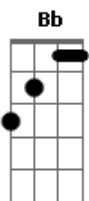

© ukulele-chords.com