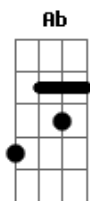

© ukulele-chords.com