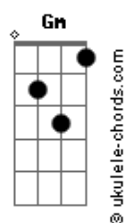

Cm7 Fm7
I woke up the next morning
Ab Eb
With a smile on my face
Cm7 Fm7
And a long list of gentlemen
Ab Eb
Happy to take your place
Cm7 Fm7
Less trashier much classier
Ab Eb
Then who you prove to be
Cm7 Fm7

How long it gonna take before
Ab Eb
You see that shes no me
Cm7 Fm7
And i knew better
Ab Eb
Than to let you break my heart
Cm7 Fm7
The soul you'll never see again
Ab Eb
Won't be showing scars (Oh! no, no!)
Cm7 Fm7
You still love her
Ab Eb
I can see it in your eyes
Cm7 Fm7
The truth is all that i can hear
Ab Eb
Everytime you lie

Eb Cm7
At night, awake
E Fm7 Ab
I will be sleeping till morning breaks
Eb
That's the price you pay
Eb Cm7
For your mistake
E Fm7 Ab
Goodbye to dreaming humhum

Ab Abm
So don't say you're sorry
Eb Abm
Cause i'm not gonna listen

Cm7 Fm7
And i knew better
Ab Eb
Than to let you break my heart
Cm7 Fm7
The soul you'll never see again
Ab Eb
Won't be showing scars (Oh! no, no!)
Cm7 Fm7
You still love her
Ab Eb
I can see it in your eyes
Cm7 Fm7
The truth is all that i can hear
Ab (Cm7 Fm7)
Everytime you lie

Ab Eb
Everytime you lie
Cm7 Fm7
(Don't say you're sorry)
Ab Eb
Everytime you lie
Cm7 Fm7 Ab Eb
(Don't say you're sorry)

Cm7 Fm7
The truth is all that i can hear
Ab Eb
Everytime you lie

Acordes