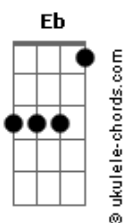

Cm7 Fm7
I woke up the next morning
Ab Eb
With a smile on my face
Cm7 Fm7
And a long list of gentlemen
Ab Eb
Happy to take your place
Cm7 Fm7
Less trashier much classier
Ab Eb
Then who you prove to be
Cm7 Fm7

How long it gonna take before
Ab Eb
You see that shes no me
Cm7 Fm7
And i knew better
Ab Eb
Than to let you break my heart
Cm7 Fm7
The soul you'll never see again
Ab Eb
Won't be showing scars (Oh! no, no!)
Cm7 Fm7
You still love her
Ab Eb
I can see it in your eyes
Cm7 Fm7
The truth is all that i can hear
Ab Eb
Everytime you lie

Eb Cm7
At night, awake
E Fm7 Ab
I will be sleeping till morning breaks
Eb
That's the price you pay
Eb Cm7
For your mistake
E Fm7 Ab
Goodbye to dreaming humhum

Ab Abm
So don't say you're sorry
Eb Abm
Cause i'm not gonna listen
Cm7 Fm7
And i knew better
Ab Eb
Than to let you break my heart
Cm7 Fm7
The soul you'll never see again
Ab Eb
Won't be showing scars (Oh! no, no!)
Cm7 Fm7
You still love her
Ab Eb
I can see it in your eyes
Cm7 Fm7
The truth is all that i can hear
Ab (Cm7 Fm7)
Everytime you lie

Ab Eb
Everytime you lie
Cm7 Fm7
(Don't say you're sorry)
Ab Eb
Everytime you lie
Cm7 Fm7 Ab Eb
(Don't say you're sorry)
Cm7 Fm7
The truth is all that i can hear
Ab Eb
Everytime you lie

Acordes