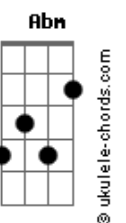

Cm7 Fm7
I woke up the next morning
Ab Eb
With a smile on my face
Cm7 Fm7
And a long list of gentlemen
Ab Eb
Happy to take your place
Cm7 Fm7
Less trashier much classier
Ab Eb
Then who you prove to be
Cm7 Fm7

How long it gonna take before
Ab Eb
You see that shes no me
Cm7 Fm7
And i knew better
Ab Eb
Than to let you break my heart
Cm7 Fm7
The soul you'll never see again
Ab Eb
Won't be showing scars (Oh! no, no!)
Cm7 Fm7
You still love her
Ab Eb
I can see it in your eyes
Cm7 Fm7
The truth is all that i can hear
Ab Eb
Everytime you lie

Eb Cm7
At night, awake
E Fm7 Ab
I will be sleeping till morning breaks
Eb
That's the price you pay
Eb Cm7
For your mistake
E Fm7 Ab
Goodbye to dreaming humhum

Ab Abm
So don't say you're sorry
Eb Abm
Cause i'm not gonna listen

Cm7 Fm7
And i knew better
Ab Eb
Than to let you break my heart
Cm7 Fm7
The soul you'll never see again
Ab Eb
Won't be showing scars (Oh! no, no!)
Cm7 Fm7
You still love her
Ab Eb
I can see it in your eyes
Cm7 Fm7
The truth is all that i can hear
Ab (Cm7 Fm7)
Everytime you lie

Ab Eb
Everytime you lie
Cm7 Fm7
(Don't say you're sorry)
Ab Eb
Everytime you lie
Cm7 Fm7 Ab Eb
(Don't say you're sorry)

Cm7 Fm7
The truth is all that i can hear
Ab Eb
Everytime you lie

Acordes