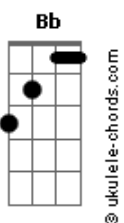

Cm7 Fm7
I woke up the next morning
Ab Eb
With a smile on my face
Cm7 Fm7
And a long list of gentlemen
Ab Eb
Happy to take your place
Cm7 Fm7
Less trashier much classier
Ab Eb
Then who you prove to be
Cm7 Fm7

How long it gonna take before
Ab Eb
You see that shes no me
Cm7 Fm7
And i knew better
Ab Eb
Than to let you break my heart
Cm7 Fm7
The soul you'll never see again
Ab Eb
Won't be showing scars (Oh! no, no!)
Cm7 Fm7
You still love her
Ab Eb
I can see it in your eyes
Cm7 Fm7
The truth is all that i can hear
Ab Eb
Everytime you lie

Eb Cm7
At night, awake
E Fm7 Ab
I will be sleeping till morning breaks
Eb
That's the price you pay
Eb Cm7
For your mistake
E Fm7 Ab
Goodbye to dreaming humhum

Ab Abm
So don't say you're sorry
Eb Abm
Cause i'm not gonna listen
Cm7 Fm7
And i knew better
Ab Eb
Than to let you break my heart
Cm7 Fm7
The soul you'll never see again
Ab Eb
Won't be showing scars (Oh! no, no!)
Cm7 Fm7
You still love her
Ab Eb
I can see it in your eyes
Cm7 Fm7
The truth is all that i can hear
Ab (Cm7 Fm7)
Everytime you lie

Ab Eb
Everytime you lie
Cm7 Fm7
(Don't say you're sorry)
Ab Eb
Everytime you lie
Cm7 Fm7 Ab Eb
(Don't say you're sorry)
Cm7 Fm7
The truth is all that i can hear
Ab Eb
Everytime you lie

Acordes