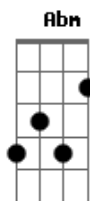

© ukulele-chords.com