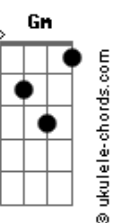

Cm7 Fm7
I woke up the next morning
Ab Eb
With a smile on my face
Cm7 Fm7
And a long list of gentlemen
Ab Eb
Happy to take your place
Cm7 Fm7
Less trashier much classier
Ab Eb
Then who you prove to be
Cm7 Fm7

How long it gonna take before
Ab Eb
You see that shes no me
Cm7 Fm7
And i knew better
Ab Eb
Than to let you break my heart
Cm7 Fm7
The soul you'll never see again
Ab Eb
Won't be showing scars (Oh! no, no!)
Cm7 Fm7
You still love her
Ab Eb
I can see it in your eyes
Cm7 Fm7
The truth is all that i can hear
Ab Eb
Everytime you lie

Eb Cm7
At night, awake
E Fm7 Ab
I will be sleeping till morning breaks
Eb
That's the price you pay
Eb Cm7
For your mistake
E Fm7 Ab
Goodbye to dreaming humhum

Ab Abm
So don't say you're sorry
Eb Abm
Cause i'm not gonna listen
Cm7 Fm7
And i knew better
Ab Eb
Than to let you break my heart
Cm7 Fm7
The soul you'll never see again
Ab Eb
Won't be showing scars (Oh! no, no!)
Cm7 Fm7
You still love her
Ab Eb
I can see it in your eyes
Cm7 Fm7
The truth is all that i can hear
Ab (Cm7 Fm7)
Everytime you lie

Ab Eb
Everytime you lie
Cm7 Fm7
(Don't say you're sorry)
Ab Eb
Everytime you lie
Cm7 Fm7 Ab Eb
(Don't say you're sorry)
Cm7 Fm7
The truth is all that i can hear
Ab Eb
Everytime you lie

Acordes