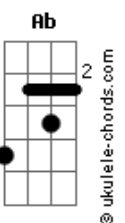

Cm7 Fm7
I woke up the next morning
Ab Eb
With a smile on my face
Cm7 Fm7
And a long list of gentlemen
Ab Eb
Happy to take your place
Cm7 Fm7
Less trashier much classier
Ab Eb
Then who you prove to be
Cm7 Fm7

How long it gonna take before
Ab Eb
You see that shes no me
Cm7 Fm7
And i knew better
Ab Eb
Than to let you break my heart
Cm7 Fm7
The soul you'll never see again
Ab Eb
Won't be showing scars (Oh! no, no!)
Cm7 Fm7
You still love her
Ab Eb
I can see it in your eyes
Cm7 Fm7
The truth is all that i can hear
Ab Eb
Everytime you lie

Eb Cm7
At night, awake
E Fm7 Ab
I will be sleeping till morning breaks
Eb
That's the price you pay
Eb Cm7
For your mistake
E Fm7 Ab
Goodbye to dreaming humhum

Ab Abm
So don't say you're sorry
Eb Abm
Cause i'm not gonna listen
Cm7 Fm7
And i knew better
Ab Eb
Than to let you break my heart
Cm7 Fm7
The soul you'll never see again
Ab Eb
Won't be showing scars (Oh! no, no!)
Cm7 Fm7
You still love her
Ab Eb
I can see it in your eyes
Cm7 Fm7
The truth is all that i can hear
Ab (Cm7 Fm7)
Everytime you lie

Ab Eb
Everytime you lie
Cm7 Fm7
(Don't say you're sorry)
Ab Eb
Everytime you lie
Cm7 Fm7 Ab Eb
(Don't say you're sorry)
Cm7 Fm7
The truth is all that i can hear
Ab Eb
Everytime you lie

Acordes