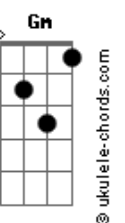

Cm7 Fm7
I woke up the next morning
Ab Eb
With a smile on my face
Cm7 Fm7
And a long list of gentlemen
Ab Eb
Happy to take your place
Cm7 Fm7
Less trashier much classier
Ab Eb
Then who you prove to be
Cm7 Fm7

How long it gonna take before
Ab Eb
You see that shes no me
Cm7 Fm7
And i knew better
Ab Eb
Than to let you break my heart
Cm7 Fm7
The soul you'll never see again
Ab Eb
Won't be showing scars (Oh! no, no!)
Cm7 Fm7
You still love her
Ab Eb
I can see it in your eyes
Cm7 Fm7
The truth is all that i can hear
Ab Eb
Everytime you lie

Eb Cm7
At night, awake
E Fm7 Ab
I will be sleeping till morning breaks
Eb
That's the price you pay
Eb Cm7
For your mistake
E Fm7 Ab
Goodbye to dreaming humhum

Ab Abm
So don't say you're sorry
Eb Abm
Cause i'm not gonna listen

Cm7 Fm7
And i knew better
Ab Eb
Than to let you break my heart
Cm7 Fm7
The soul you'll never see again
Ab Eb
Won't be showing scars (Oh! no, no!)
Cm7 Fm7
You still love her
Ab Eb
I can see it in your eyes
Cm7 Fm7
The truth is all that i can hear
Ab (Cm7 Fm7)
Everytime you lie

Ab Eb
Everytime you lie
Cm7 Fm7
(Don't say you're sorry)
Ab Eb
Everytime you lie
Cm7 Fm7 Ab Eb
(Don't say you're sorry)

Cm7 Fm7
The truth is all that i can hear
Ab Eb
Everytime you lie

Acordes