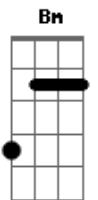

© ukulele-chords.com